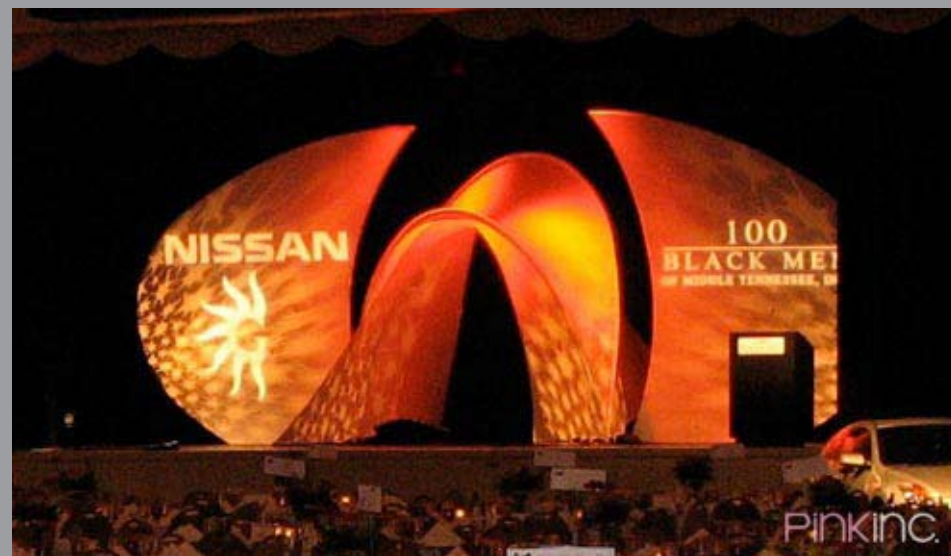

The Crescents, Large are shaped to focus attention to the center of the space. In this stage backdrop, a pair of Crescents work with The Circle Surround structure to create a functional yet very decorative staging solution.

Lighting always adds a dynamic element to fabric structures. The white fabric of the Crescents shape play in the colorful patterns of projections in this unique and eye-catching stage set.

Any and all rights (including, without limitation, copyright, design patent, use patent and trademark) in and to all designs, concepts, renderings, or graphics (collectively, "Design") represented in this document were created by Pink Inc. and remain the sole and exclusive property of Pink Inc. Use of any such Design by the recipient without required purchase is strictly prohibited. ©2009