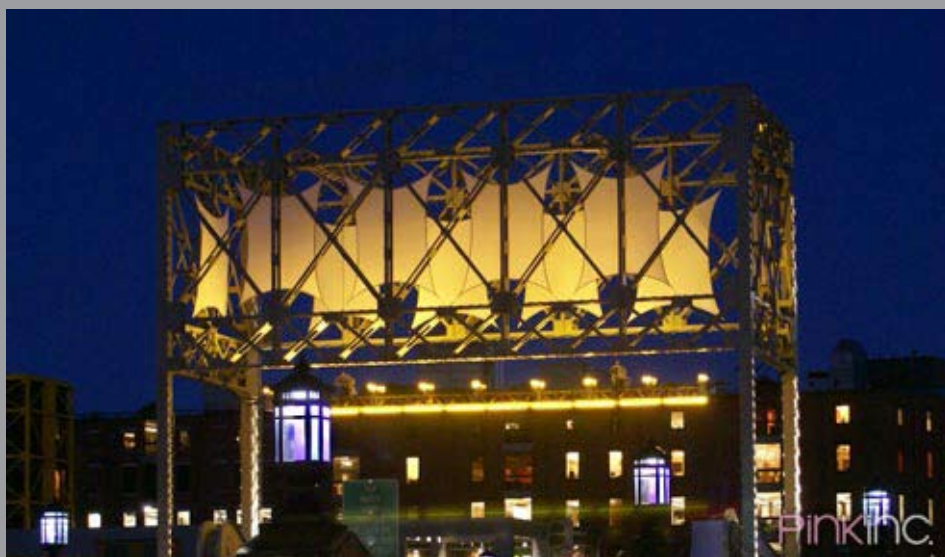

Fabric Projection Screens are easy to set up and use: Just pull them out of the bag and rig 4 points to stretch out the shape and project! Here the screens serve as set décor for a tv news show in small studio

This 20' x 30' Projection Screen suspended from 4 points shows just how well a live feed looks at an event. At the AIA show, the opening session and all keynotes used this stage, which the lighting designer maximized by a manipulating light and projection to achieve a variety of looks.

Projection Screens created quite a stir at the Boston Tea Party location For Illuminale Boston08. At this event, the screens acted as projection surfaces and shadow screens.

In the daytime you can see how these Projection Screens cover the space. At night, the space was dramatically transformed when the gymnasium magically morphed into a ballroom for fundraising event.