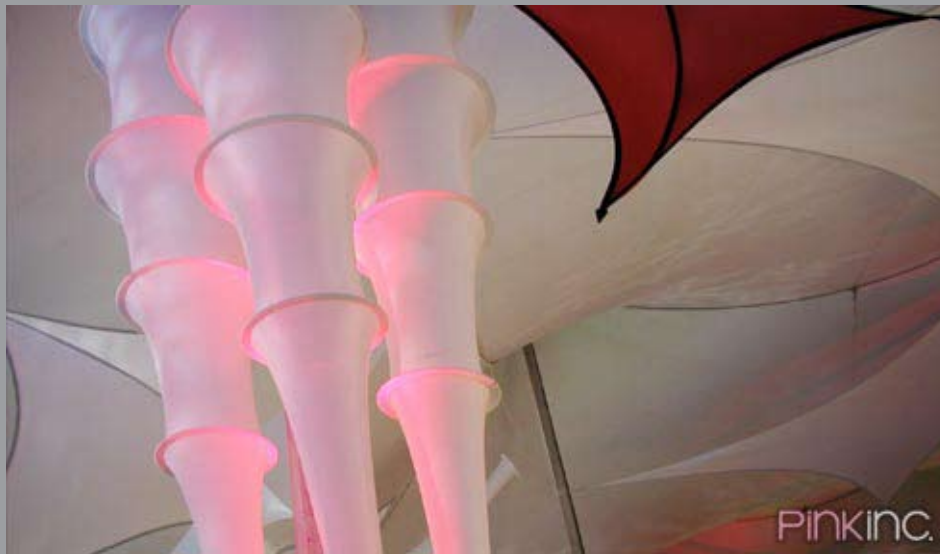

The Stalagmites stretch fabric decor are buffet centerpieces that call attention to the food station. Enhanced with lighting, projection and gobo design, the forms tower above the crowd. These upright structures stand on standard issue pipe and base.

The Stalagmites center the focus of the room as well as the room's perimeter. The lighting effects create a unique and inviting atmosphere in this ballroom. This Streamline Rental product is immediately available.

Stalagmites ship flat and extend up to 18' tall and are available through the Streamline Rental Program. They exemplify the magic and versatility of tension fabric architecture. Rig or free-stand on locally sourced pipe and base.

Standing tall in groups the Stalagmite bathes in color-changing light. The fabric forms added a festive décor to the otherwise dull environment, setting the stage for a dynamic event and memorable experience.