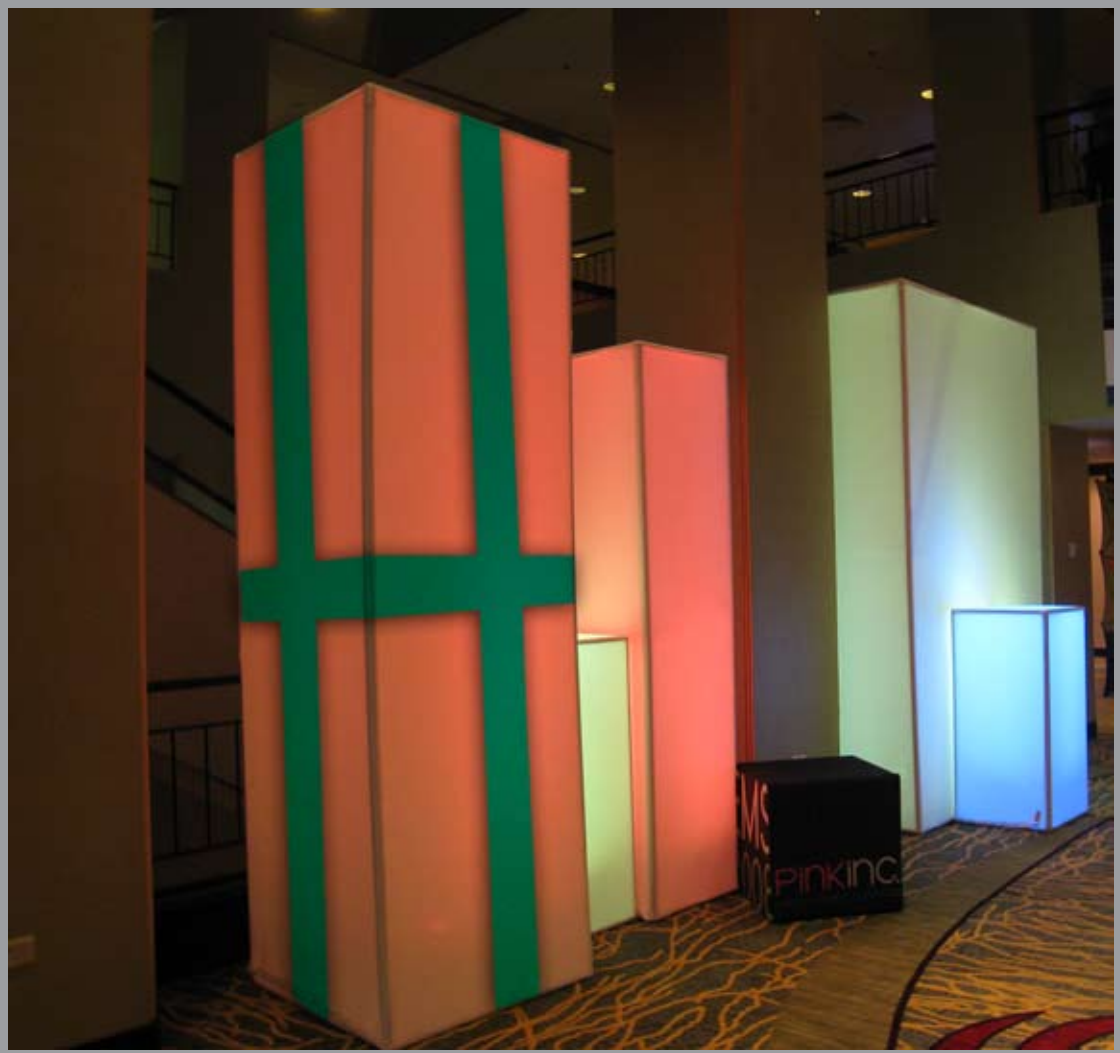

RIBBONED QUADRIGONS AND CUBES