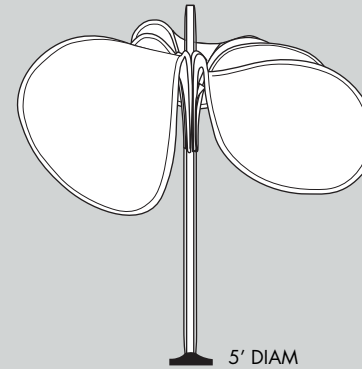

**SURROUNDS**

SUSPENDED OR FREE STANDING  
ON PIPE AND BASE

10'W x 10'H  
CIRCLE  
SURROUND

12'W x 10'H  
DIAMOND  
SURROUND

10'W x 12'H  
ORBIT  
SURROUND

**CIRCLE SURROUND CENTERPIECES**

REFER TO MOONS AND TORNADOS FOR SIZES

CIRCLE CHANDELIER

MONEY TREE

**CIRCLE LINE**

2', 4', 6',  
9', 12', 20'  
FULL MOON

18", 3', 6', 12'  
ASTERIX

**GARDEN LINE**

4' 8'  
SPEARS

4' 8' 12'  
VINES

5' DIAM  
DAISY

4'6" DIAM  
LILY

**PINKOMETRY**

**TRIGON**  
2' W x 2' H x 2' D  
4' W x 4' H x 2' D  
8' W x 8' H x 2' D

**MONOLITH**  
4' W x 8' H x 2' D  
6' W x 10' H x 3' D  
6' W x 12' H x 3' D  
6' W x 14' H x 3' D  
6' W x 16' H x 3' D

**PILLAR**  
2' DIA x 4' H  
2' DIA x 8' H  
3' DIA x 10' H

**QUADRIGON**  
2' W x 4' H x 2' D  
2' W x 8' H x 2' D  
3' W x 10' H x 3' D

**SPAN**  
8' W x 4' H x 2' D

**PRISM**  
2' W x 8' H x 2' D  
4' W x 12' H x 4' D