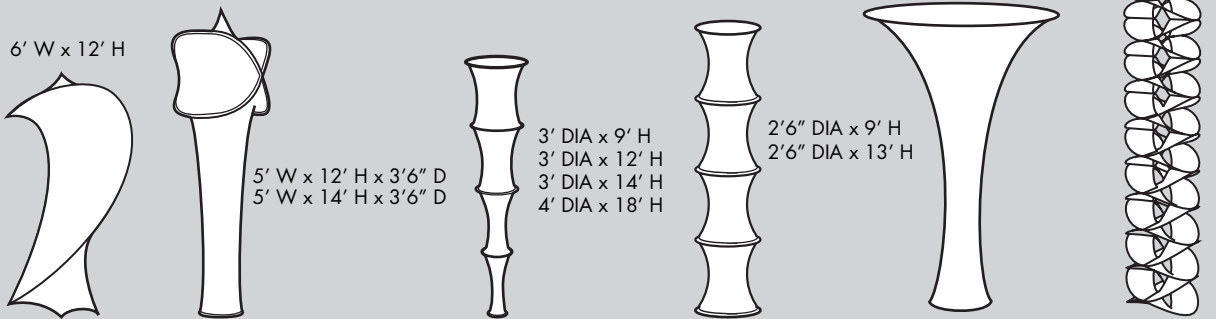

GALACTIKITE SERIES

SUSPENDED

10' x 10'  
15' x 15'  
30' x 30'  
AURORA

10' x 15'  
15' x 20'  
NEBULA

30' x 30'  
40' x 40'  
COMET

30' x 30'  
GRUYERE LR

FORMS IN FLIGHT

3' x 5'  
5' x 8'  
15' x 25'

SOARING BIRD

3' x 5'  
6' x 10'  
18' x 20'

TURNING BIRD LR

TENSION SCULPTURES

30' DIA x 20' H  
FRUIT SALAD

10' DIA x 6' H  
20' DIA x 15' H  
30' DIA x 20' H  
60' DIA x 40' H  
TREE OF LIFE

WAVE FORM

48" W x 48" H x 48" D

UPRIGHT SERIES

FREE STANDING ON PIPE AND BASE

6' W x 12' H

GAMMA

UPRIGHT ASTERIX  
BASE DIA. 2'4"

5' W x 12' H x 3'6" D  
5' W x 14' H x 3'6" D

STALAGMITE  
BASE DIA. 1'

3' DIA x 9' H  
3' DIA x 12' H  
3' DIA x 14' H  
4' DIA x 18' H