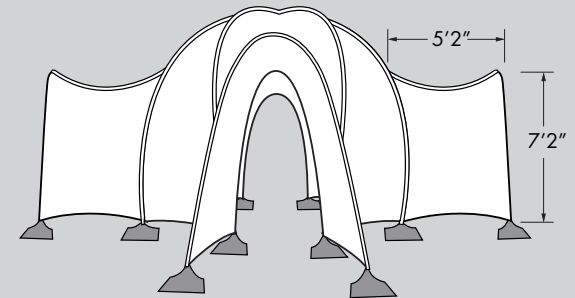

QUAD POD
4 ENTRY WITH TUNNEL EXTENSIONS