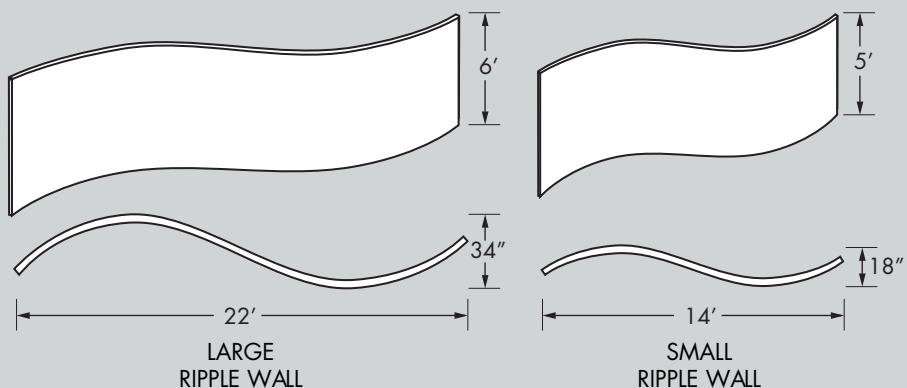

SLOPE WALLS

WAVE WALLS

SPIRAL WALL

CURL WALL

TIDAL WAVE

RIPPLE WALLS

DIVIDES

SIMPLE WALLS

MOD TUNNEL  
STANDARD SIZE: 8'W x 8'H x MODULAR 6' DEPTHS  
HEIGHTS AND WIDTHS ARE PROPORTIONATELY VARIABLE

FLEXI TUNNEL  
STANDARD SIZE: 10'W x 10'H x 22'D  
HEIGHTS AND WIDTHS ARE PROPORTIONATELY VARIABLE

5' DIAM  
DAISY

4'6" DIAM  
LILY

**PINKOMETRY**

**TRIGON**  
2' W x 2' H x 2' D  
4' W x 4' H x 2' D  
8' W x 8' H x 2' D

**MONOLITH**  
4' W x 8' H x 2' D  
6' W x 10' H x 3' D  
6' W x 12' H x 3' D  
6' W x 14' H x 3' D  
6' W x 16' H x 3' D

SPIRAL DIVA  
AVAILABLE IN A VARIETY OF COLORS

SPINY DIVA

SEA DIVA

HOOPLA

AVAILABLE IN A VARIETY OF COLORS  
FROM 5' TO 15' TALL

SMALL

MEDIUM

LARGE