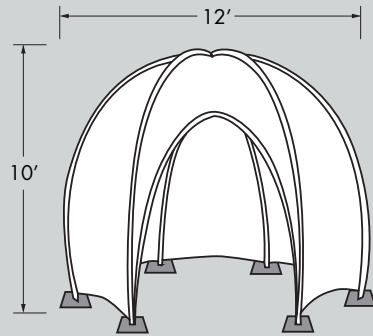

MOD TUNNEL  
STANDARD SIZE: 8'W x 8'H x MODULAR 6' DEPTHS  
HEIGHTS AND WIDTHS ARE PROPORTIONATELY VARIABLE

FLEXI TUNNEL  
STANDARD SIZE: 10'W x 10'H x 22'D  
HEIGHTS AND WIDTHS ARE PROPORTIONATELY VARIABLE

FRAMED TUNNELS

OBLIQUE TUNNEL

STARGATE  
10' W x 13' H x 12' D

PORTICOS

PORTICO

12' HEIGHT  
TOPS 10' x 10'  
BASE 3' x 3'

MOD POD UTILIZING BASEPLATES AND PVC

SINGLE ENTRY

SOARING BIRD

3' x 5'  
6' x 10'  
18' x 20'

TURNING BIRD LR

TENSION SCULPTURES

30' DIA x 20' H  
FRUIT SALAD

10' DIA x 6' H  
20' DIA x 15' H  
30' DIA x 20' H  
60' DIA x 40' H  
TREE OF LIFE

WAVE FORM

48" W x 48" H x 48" D

5' DIAM  
DAISY

4'6" DIAM  
LILY

**PINKOMETRY**

**TRIGON**  
2' W x 2' H x 2' D  
4' W x 4' H x 2' D  
8' W x 8' H x 2' D

**MONOLITH**  
4' W x 8' H x 2' D  
6' W x 10' H x 3' D  
6' W x 12' H x 3' D  
6' W x 14' H x 3' D  
6' W x 16' H x 3' D