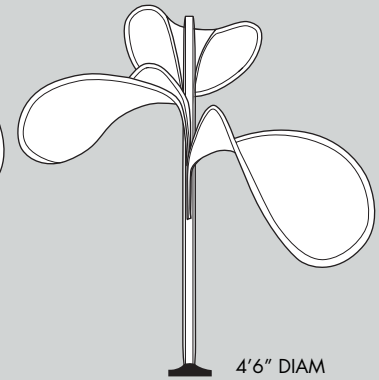

**SURROUNDS**

SUSPENDED OR FREE STANDING  
ON PIPE AND BASE

10'W x 10'H  
CIRCLE  
SURROUND

12'W x 10'H  
DIAMOND  
SURROUND

10'W x 12'H  
ORBIT  
SURROUND

**CIRCLE SURROUND CENTERPIECES**

REFER TO MOONS AND TORNADOS FOR SIZES

CIRCLE CHANDELIER

MONEY TREE

**CIRCLE LINE**

2', 4', 6',  
9', 12', 20'  
FULL MOON

18", 3', 6', 12'  
ASTERIX

**GARDEN LINE**

4' 8'  
SPEARS

4' 8' 12'  
VINES

5' DIAM  
DAISY

4'6" DIAM  
LILY

**PINKOMETRY**

**TRIGON**  
2' W x 2' H x 2' D  
4' W x 4' H x 2' D  
8' W x 8' H x 2' D

**MONOLITH**  
4' W x 8' H x 2' D  
6' W x 10' H x 3' D  
6' W x 12' H x 3' D  
6' W x 14' H x 3' D  
6' W x 16' H x 3' D

**PILLAR**  
2' DIA x 4' H  
2' DIA x 8' H  
3' DIA x 10' H

**QUADRIGON**  
2' W x 4' H x 2' D  
2' W x 8' H x 2' D  
3' W x 10' H x 3' D

**SPAN**  
8' W x 4' H x 2' D

**PRISM**  
2' W x 8' H x 2' D  
4' W x 12' H x 4' D