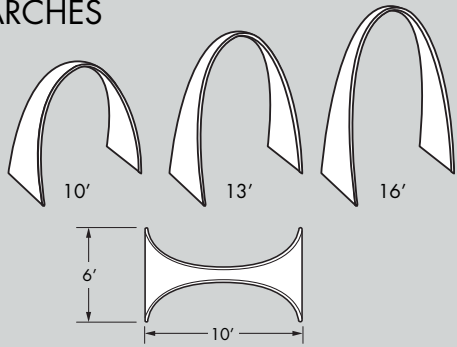

ARCHES

SCREEN ARCH

TUNNELS

FLEXIBLE TUNNELS UTILIZING BASEPLATES AND PVC

FRAMED TUNNELS

PORTICOS

12' HEIGHT
TOPS 10' x 10'
BASE 3' x 3'

MOD POD UTILIZING BASEPLATES AND PVC