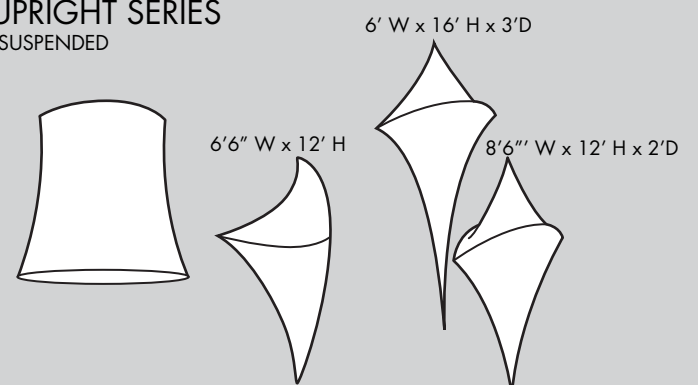

COLONNADE

2'6" DIA x 9' H  
2'6" DIA x 13' H

TORNADO  
BASE DIA. 2' & 4'

6', 9' & 12' DIA. TOPS  
VARIABLE HEIGHTS

DNA  
2'DIA X 8'H

UPRIGHT SERIES

SUSPENDED

LAMP SHADE  
4' X 4'