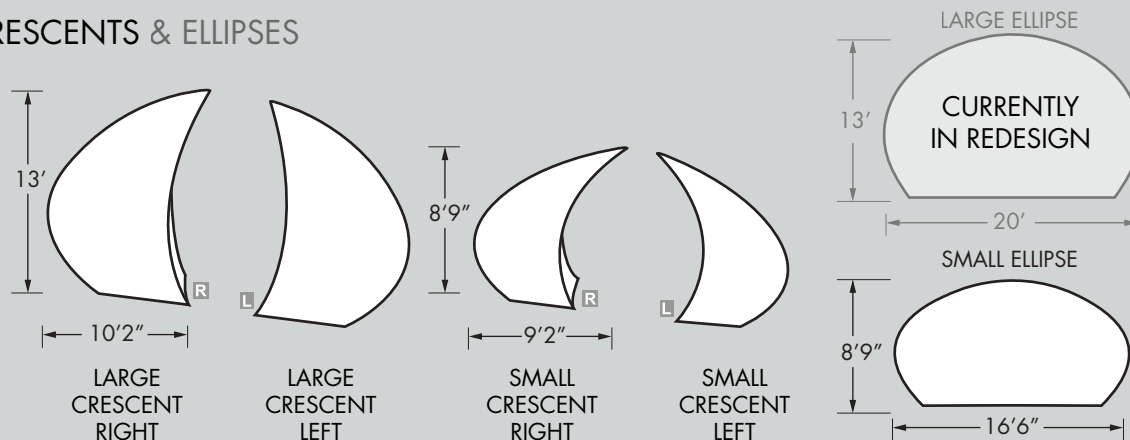

CRESCENTS & ELLIPSES

LR PRODUCT AVAILABLE IN LEFT OR RIGHT CONFIGURATIONS

SHOWROOM & DESIGN STUDIO: 588 Broadway, Suite 1003 | New York, NY 10012

SHIPPING: 78 Henry St. Suite A | Secaucus, NJ 07094

p: 212.253.6666 | f: 212.253.6646

e: pinkpoweredby@mossinc.com | w: pinkincdesign.com