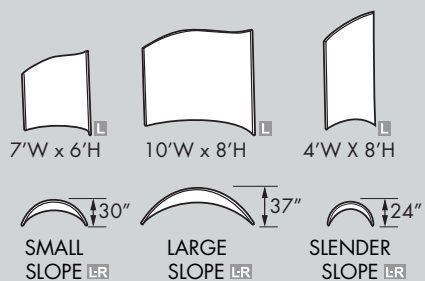

SLOPE WALLS

WAVE WALLS

SPIRAL WALL

CURL WALL

TIDAL WAVE

RIPPLE WALLS

DIVIDES

SIMPLE WALLS

5' DIAM  
DAISY

4'6" DIAM  
LILY

**PINKOMETRY**

**TRIGON**  
2' W x 2' H x 2' D  
4' W x 4' H x 2' D  
8' W x 8' H x 2' D

**MONOLITH**  
4' W x 8' H x 2' D  
6' W x 10' H x 3' D  
6' W x 12' H x 3' D  
6' W x 14' H x 3' D  
6' W x 16' H x 3' D

**PILLAR**  
2' DIA x 4' H  
2' DIA x 8' H  
3' DIA x 10' H

**QUADRIGON**  
2' W x 4' H x 2' D  
2' W x 8' H x 2' D  
3' W x 10' H x 3' D

**SPAN**  
8' W x 4' H x 2' D

**PRISM**  
2' W x 8' H x 2' D  
4' W x 12' H x 4' D

**LIGHT BAR**  
10' DIA x 40" H  
13' DIA x 40" H

**WINTER DECOR**

3'8" DIA x 4' H  
3'4" DIA x 6' H  
4'8" DIA x 8' H

**SPRUCE**

5' DIA x 8' H  
6' DIA x 10' H

**CYPRESS**

6' DIA x 14' H

**ICICLE**