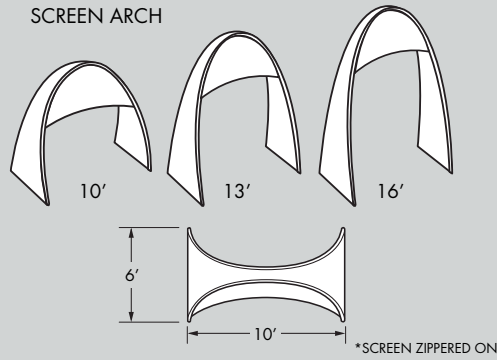

SCREEN ARCH

TUNNELS