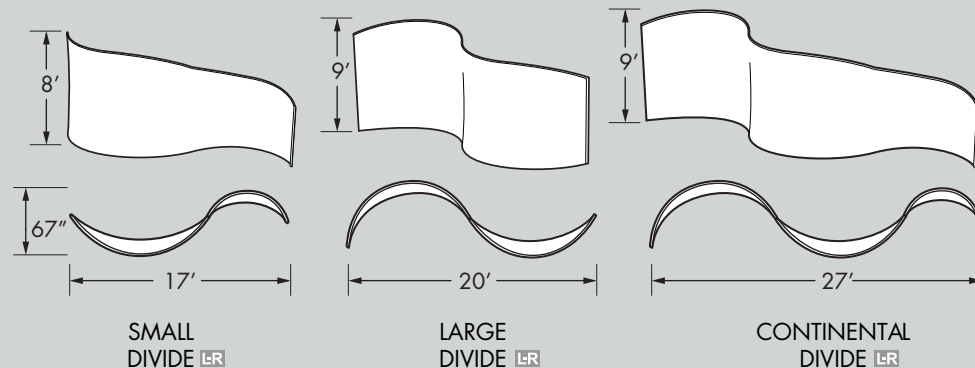

SLOPE WALLS

WAVE WALLS

SPIRAL WALL

CURL WALL

TIDAL WAVE

RIPPLE WALLS

DIVIDES

SIMPLE WALLS

MOD TUNNEL  
STANDARD SIZE: 8'W x 8'H x MODULAR 6' DEPTHS  
HEIGHTS AND WIDTHS ARE PROPORTIONATELY VARIABLE

FLEXI TUNNEL  
STANDARD SIZE: 10'W x 10'H x 22'D  
HEIGHTS AND WIDTHS ARE PROPORTIONATELY VARIABLE

5' DIAM  
DAISY

4'6" DIAM  
LILY

**PINKOMETRY**

**TRIGON**  
2' W x 2' H x 2' D  
4' W x 4' H x 2' D  
8' W x 8' H x 2' D

**MONOLITH**  
4' W x 8' H x 2' D  
6' W x 10' H x 3' D  
6' W x 12' H x 3' D  
6' W x 14' H x 3' D  
6' W x 16' H x 3' D

SPIRAL DIVA  
AVAILABLE IN A VARIETY OF COLORS

SPINY DIVA

SEA DIVA

HOOPLA

AVAILABLE IN A VARIETY OF COLORS  
FROM 5' TO 15' TALL

SMALL

MEDIUM

LARGE