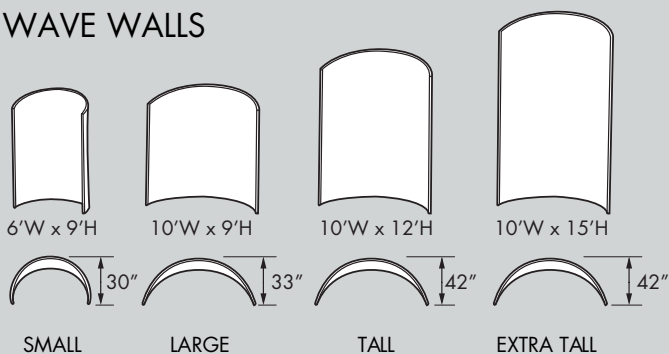

SLOPE WALLS

WAVE WALLS

SPIRAL WALL

CURL WALL

TIDAL WAVE

RIPPLE WALLS

DIVIDES

SIMPLE WALLS

MOD TUNNEL  
STANDARD SIZE: 8'W x 8'H x MODULAR 6' DEPTHS  
HEIGHTS AND WIDTHS ARE PROPORTIONATELY VARIABLE

FLEXI TUNNEL  
STANDARD SIZE: 10'W x 10'H x 22'D  
HEIGHTS AND WIDTHS ARE PROPORTIONATELY VARIABLE

5' DIAM  
DAISY

4'6" DIAM  
LILY

**PINKOMETRY**

**TRIGON**  
2' W x 2' H x 2' D  
4' W x 4' H x 2' D  
8' W x 8' H x 2' D

**MONOLITH**  
4' W x 8' H x 2' D  
6' W x 10' H x 3' D  
6' W x 12' H x 3' D  
6' W x 14' H x 3' D  
6' W x 16' H x 3' D