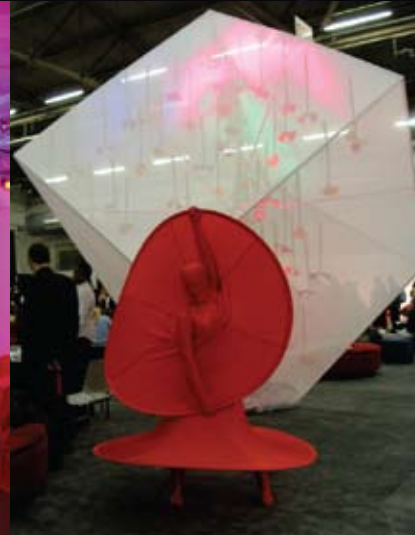

MEETINGS & SPECIAL EVENTS

Whether it's a corporate meeting with simple décor and graphics, or a special event that calls for dramatic statements, tension fabric structures are at once memorable and versatile. Lighting, projection and the striking translucence of fabric can transform any space into a truly memorable experience. Fabricate your next experience with a creative solution from Pink Inc.

MEETINGS AND CONFERENCES: Dramatic walls, entries, stages and thematic environments make your meetings more memorable.

RECEPTIONS & DECOR: Create dramatic expressions with Pink Inc. architecture and decorative elements, lighting and performance sculptures.

PRESS & PRODUCT LAUNCHES: are more powerful with staging, fabric reveals, room enhancements, check-in areas, and theme graphics from Pink Inc.

MULTI-CITY TOURS: Dynamic lightweight structures for stage sets and environments that install and dismantle in minutes will make your road team more efficient and more effective than ever.

SIGNAGE & NAVIGATION: Dramatic fabric signage, kiosks, entryways can carry digitally printed logos, images and event information.

EVENT STAGING: Event entrances, tunnels, beacons, portable walls, ceilings, food and beverage highlights, and theatrical stages make your production truly special.

Stretch Your Imagination & Your Budget with Lightweight & Creative Fabric Solutions.
Contact us TODAY for a free Creative Consultation.

212-253-6666 | 866-PinkInc (746-5462)
sales@pinkincworldwide.com
PinkIncDesign.com

PinkInc.
CREATIVE FABRIC SOLUTIONS