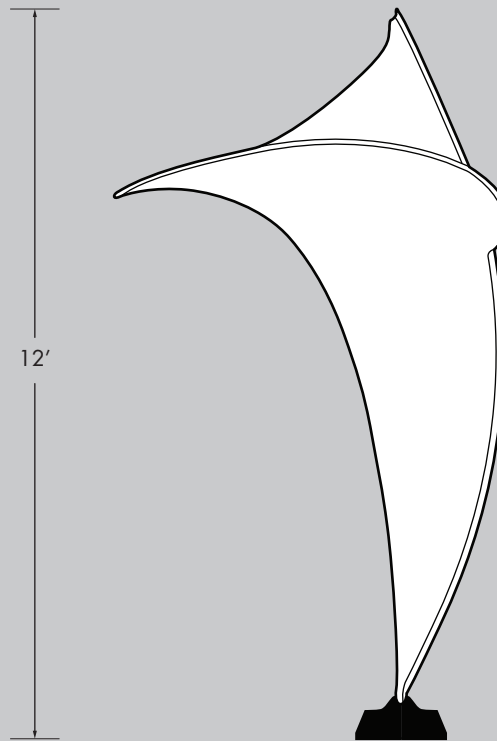

SHOWN WITH PIPE AND BASE

front view