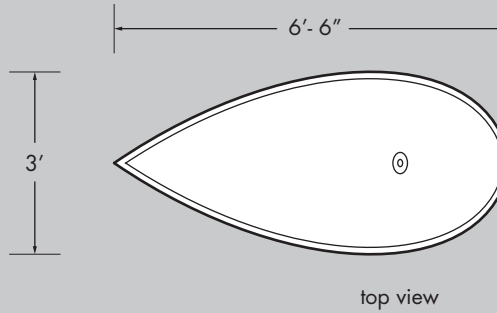

APOLLO

Apollo structure is piped with fiberglass.

Fabric for Apollo is pillow-cased.

All rentals available in white.

Some color rentals available, please call for sizes and availability.

For purchases, color to be chosen from standard Pink Décor Swatch Card, or custom printed.

Fabric for Apollo is flame retardant and meets NFPA 701 small scale; class A.

Apollo requires 1 baseplate.

Apollo requires 1 upright.

Pink does not supply pipe, base, or sandbags. Pipe and base can be sourced locally.

Two installation methods: free standing on pipe and base or rigged and suspended.

Product:	Approx. Fabric Bag Size:	Crew	Time
Weight: (Length x Circumf.)		Members: Needed:	
Apollo	9 lbs 20" x 30"	2	30 min

APOLLO

top view