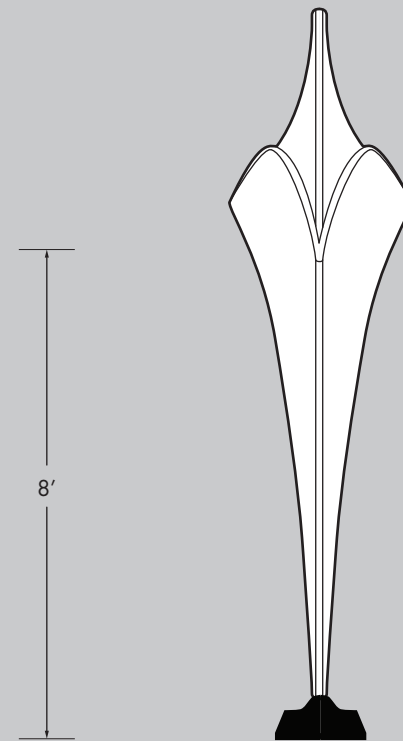

Two installation methods: free standing on pipe and base or rigged and suspended.

Product:	Approx. Fabric Bag Size:	Crew	Time
Weight: (Length x Circumf.)		Members: Needed:	
Apollo	9 lbs 20" x 30"	2	30 min

APOLLO

top view

front view

side view

SHOWN WITH PIPE AND BASE

Any and all rights (including, without limitation, copyright, design patent, use patent and trademark) in and to all designs, concepts, renderings, or graphics (collectively, "Design") represented in this document were created by Moss Inc. and remain the sole and exclusive property of Moss Inc. Use of any such Design by the recipient without required purchase is strictly prohibited. ©2010