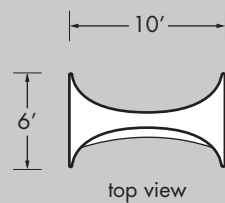

SCREEN ARCHES

All Screen Arch structures consist of 1.25" aluminum frame with pillow-cased fabric.

All rentals available in white.

For purchases, color to be chosen from standard Pink Décor Swatch Card, or custom printed.

Fabrics for all Screen Arches are flame retardant and meet NFPA 701 small scale; class A.

All Screen Arches feature a zip-off screen for changeability.

10' ARCH

13' ARCH

16' ARCH

PRINTING OPTIONS

* printed body options and printed screen options can be combined

** printed screens can be done in one or two screens

Product:	10' Arch	13' Arch	16' Arch
Approx. Weight:	25 lbs	29 lbs	30 lbs
# Metal Bags:	1	1	1
Metals Bag Size: (Length x Dia.)	70" x 11"	70" x 11"	74" x 11"
# Fabric Bags:	1	1	1
Fabric Bag Size: (Length x Circumf.)	18" x 30"	18" x 30"	18" x 30"
Crew Members:	2	2	2
Time Needed:	25 min	25 min	30 min

Any and all rights (including, without limitation, copyright, design patent, use patent and trademark) in and to all designs, concepts, renderings, or graphics (collectively, "Design") represented in this document were created by Moss Inc. and remain the sole and exclusive property of Moss Inc. Use of any such Design by the recipient without required purchase is strictly prohibited. ©2010

SALES & DESIGN: 1501 Broadway | New York, NY 10036

SHIPPING: 78 Henry St. Suite A | Secaucus, NJ 07094

p: 212.253.6666 | f: 212.253.6646

e: info@pinkincworldwide.com | w: pinkincdesign.com