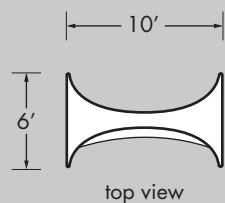

SCREEN ARCHES

All Screen Arch structures consist of 1.25" aluminum frame with pillow-cased fabric.

All rentals available in white.

For purchases, color to be chosen from standard Pink Décor Swatch Card, or custom printed.

Fabrics for all Screen Arches are flame retardant and meet NFPA 701 small scale; class A.

All Screen Arches feature a zip-off screen for changeability.

10' ARCH

13' ARCH

16' ARCH

PRINTING OPTIONS

* printed body options and printed screen options can be combined

** printed screens can be done in one or two screens

Product:	10' Arch	13' Arch	16' Arch
Approx. Weight:	25 lbs	29 lbs	30 lbs
# Metal Bags:	1	1	1
Metals Bag Size: (Length x Dia.)	70" x 11"	70" x 11"	74" x 11"
# Fabric Bags:	1	1	1
Fabric Bag Size: (Length x Circumf.)	18" x 30"	18" x 30"	18" x 30"
Crew Members:	2	2	2
Time Needed:	25 min	25 min	30 min

Any and all rights (including, without limitation, copyright, design patent, use patent and trademark) in and to all designs, concepts, renderings, or graphics (collectively, "Design") represented in this document were created by Moss Inc. and remain the sole and exclusive property of Moss Inc. Use of any such Design by the recipient without required purchase is strictly prohibited. ©2010

SALES & DESIGN: 1501 Broadway | New York, NY 10036

SHIPPING: 78 Henry St. Suite A | Secaucus, NJ 07094

p: 212.253.6666 | f: 212.253.6646

e: info@pinkincworldwide.com | w: pinkincdesign.com