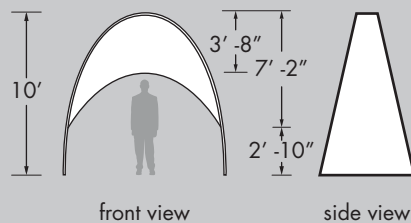

SCREEN ARCHES

All Screen Arch structures consist of 1.25" aluminum frame with pillow-cased fabric.

All rentals available in white.

For purchases, color to be chosen from standard Pink Décor Swatch Card, or custom printed.

Fabrics for all Screen Arches are flame retardant and meet NFPA 701 small scale; class A.

All Screen Arches feature a zip-off screen for changeability.

10' ARCH

13' ARCH

16' ARCH

PRINTING OPTIONS

* printed body options and printed screen options can be combined

** printed screens can be done in one or two screens

Product:	10' Arch	13' Arch	16' Arch
Approx. Weight:	25 lbs	29 lbs	30 lbs
# Metal Bags:	1	1	1
Metals Bag Size: (Length x Dia.)	70" x 11"	70" x 11"	74" x 11"
# Fabric Bags:	1	1	1
Fabric Bag Size: (Length x Circumf.)	18" x 30"	18" x 30"	18" x 30"
Crew Members:	2	2	2
Time Needed:	25 min	25 min	30 min

Any and all rights (including, without limitation, copyright, design patent, use patent and trademark) in and to all designs, concepts, renderings, or graphics (collectively, "Design") represented in this document were created by Moss Inc. and remain the sole and exclusive property of Moss Inc. Use of any such Design by the recipient without required purchase is strictly prohibited. ©2010

SALES & DESIGN: 1501 Broadway | New York, NY 10036

SHIPPING: 78 Henry St. Suite A | Secaucus, NJ 07094

p: 212.253.6666 | f: 212.253.6646

e: info@pinkincworldwide.com | w: pinkincdesign.com