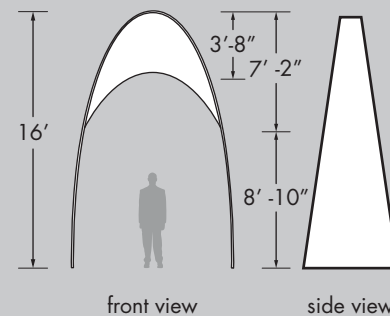

SCREEN ARCHES

All Screen Arch structures consist of 1.25" aluminum frame with pillow-cased fabric.

All rentals available in white.

For purchases, color to be chosen from standard Pink Décor Swatch Card, or custom printed.

Fabrics for all Screen Arches are flame retardant and meet NFPA 701 small scale; class A.

All Screen Arches feature a zip-off screen for changeability.

10' ARCH

13' ARCH

16' ARCH

PRINTING OPTIONS

single sided printed body*

double sided printed body*

printed screen (single or double sided)**

* printed body options and printed screen options can be combined

** printed screens can be done in one or two screens

Product:	10' Arch	13' Arch	16' Arch
Approx. Weight:	25 lbs	29 lbs	30 lbs
# Metal Bags:	1	1	1
Metals Bag Size: (Length x Dia.)	70" x 11"	70" x 11"	74" x 11"
# Fabric Bags:	1	1	1
Fabric Bag Size: (Length x Circumf.)	18" x 30"	18" x 30"	18" x 30"
Crew Members:	2	2	2
Time Needed:	25 min	25 min	30 min