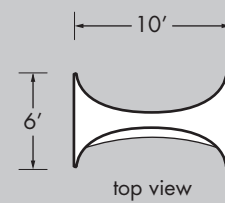

SCREEN ARCHES

All Screen Arch structures consist of 1.25" aluminum frame with pillow-cased fabric.

All rentals available in white.

For purchases, color to be chosen from standard Pink Décor Swatch Card, or custom printed.

Fabrics for all Screen Arches are flame retardant and meet NFPA 701 small scale; class A.

All Screen Arches feature a zip-off screen for changeability.

10' ARCH

13' ARCH

16' ARCH

PRINTING OPTIONS

single sided printed body*

double sided printed body*

printed screen (single or double sided)**

* printed body options and printed screen options can be combined

** printed screens can be done in one or two screens

Product:	10' Arch	13' Arch	16' Arch
Approx. Weight:	25 lbs	29 lbs	30 lbs
# Metal Bags:	1	1	1
Metals Bag Size: (Length x Dia.)	70" x 11"	70" x 11"	74" x 11"
# Fabric Bags:	1	1	1
Fabric Bag Size: (Length x Circumf.)	18" x 30"	18" x 30"	18" x 30"
Crew Members:	2	2	2
Time Needed:	25 min	25 min	30 min