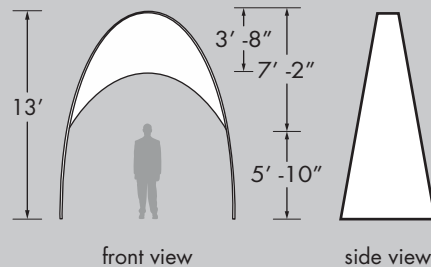

SCREEN ARCHES

All Screen Arch structures consist of 1.25" aluminum frame with pillow-cased fabric.

All rentals available in white.

For purchases, color to be chosen from standard Pink Décor Swatch Card, or custom printed.

Fabrics for all Screen Arches are flame retardant and meet NFPA 701 small scale; class A.

All Screen Arches feature a zip-off screen for changeability.

10' ARCH

13' ARCH

16' ARCH

PRINTING OPTIONS

* printed body options and printed screen options can be combined

** printed screens can be done in one or two screens

Product:	10' Arch	13' Arch	16' Arch
Approx. Weight:	25 lbs	29 lbs	30 lbs
# Metal Bags:	1	1	1
Metals Bag Size: (Length x Dia.)	70" x 11"	70" x 11"	74" x 11"
# Fabric Bags:	1	1	1
Fabric Bag Size: (Length x Circumf.)	18" x 30"	18" x 30"	18" x 30"
Crew Members:	2	2	2
Time Needed:	25 min	25 min	30 min

Any and all rights (including, without limitation, copyright, design patent, use patent and trademark) in and to all designs, concepts, renderings, or graphics (collectively, "Design") represented in this document were created by Moss Inc. and remain the sole and exclusive property of Moss Inc. Use of any such Design by the recipient without required purchase is strictly prohibited. ©2010

SALES & DESIGN: 1501 Broadway | New York, NY 10036

SHIPPING: 78 Henry St. Suite A | Secaucus, NJ 07094

p: 212.253.6666 | f: 212.253.6646

e: info@pinkincworldwide.com | w: pinkincdesign.com