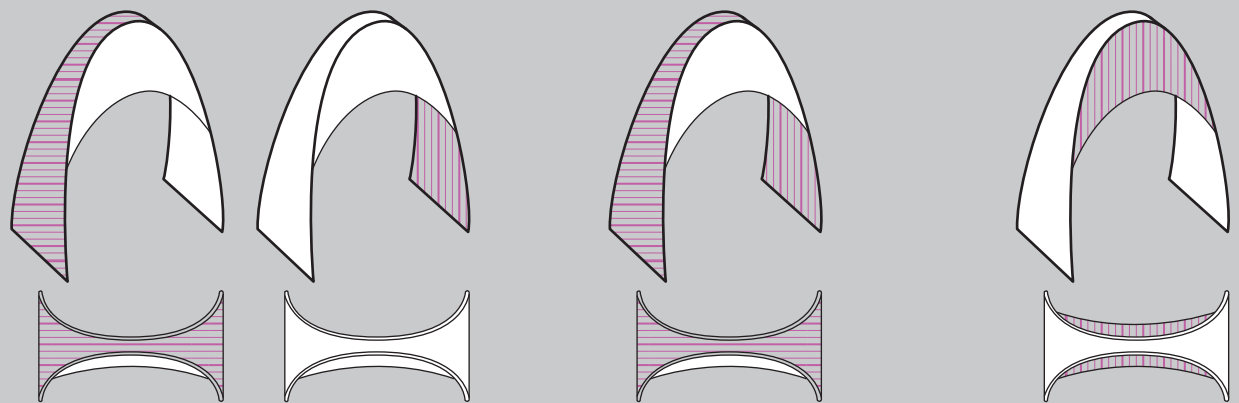

SCREEN ARCHES

All Screen Arch structures consist of 1.25" aluminum frame with pillow-cased fabric.

All rentals available in white.

For purchases, color to be chosen from standard Pink Décor Swatch Card, or custom printed.

Fabrics for all Screen Arches are flame retardant and meet NFPA 701 small scale; class A.

All Screen Arches feature a zip-off screen for changeability.

10' ARCH

13' ARCH

16' ARCH

PRINTING OPTIONS

single sided printed body*

double sided printed body*

printed screen (single or double sided)**

* printed body options and printed screen options can be combined

** printed screens can be done in one or two screens

Product:	10' Arch	13' Arch	16' Arch
Approx. Weight:	25 lbs	29 lbs	30 lbs
# Metal Bags:	1	1	1
Metals Bag Size: (Length x Dia.)	70" x 11"	70" x 11"	74" x 11"
# Fabric Bags:	1	1	1
Fabric Bag Size: (Length x Circumf.)	18" x 30"	18" x 30"	18" x 30"
Crew Members:	2	2	2
Time Needed:	25 min	25 min	30 min