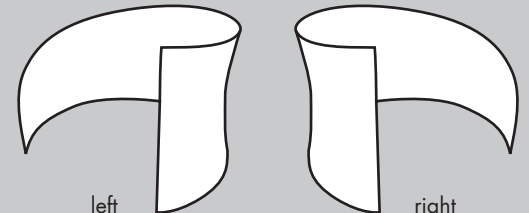

CURL WALL

The Curl Wall structure consists of 1.25" aluminum frame with pillow-cased fabric.

All rentals available in white.

For purchases, color to be chosen from standard Pink Décor Swatch Card, or custom printed.

Fabric for Curl Wall is flame retardant and meets NFPA 701 small scale; class A.

Curl Wall is available in Left or Right orientation.

Clamps available for rigging structure.

Can clamp together - see image.

CURL WALL

top view

isometric

front view

side view

PINWHEEL CONFIGURATION

LEFT VS. RIGHT

left