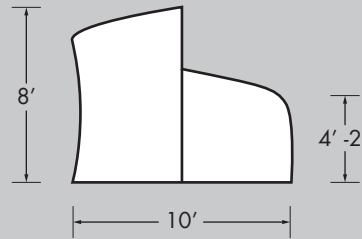

CURL WALL

The Curl Wall structure consists of 1.25" aluminum frame with pillow-cased fabric.

All rentals available in white.

For purchases, color to be chosen from standard Pink Décor Swatch Card, or custom printed.

Fabric for Curl Wall is flame retardant and meets NFPA 701 small scale; class A.

Curl Wall is available in Left or Right orientation.

Clamps available for rigging structure.

Can clamp together - see image.

CURL WALL

top view

isometric

front view

side view

PINWHEEL CONFIGURATION

LEFT VS. RIGHT

left