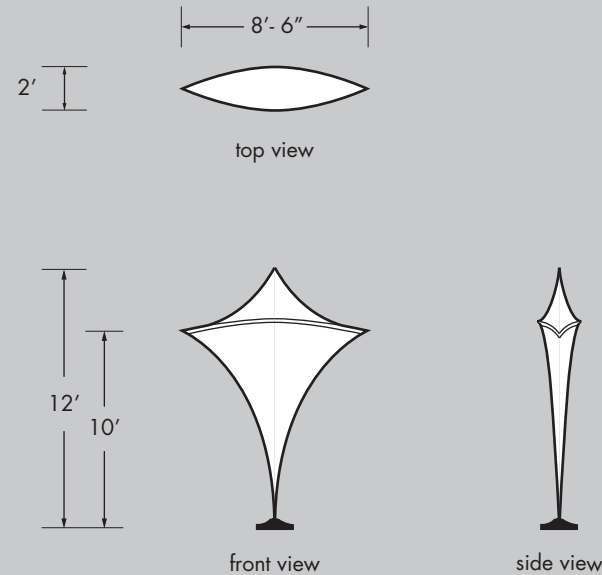

SINGLE DELTA

DOUBLE DELTA

Both Delta structures are piped with fiberglass.
 All rentals available in white.
 Some color rentals available, please call for sizes and availability.
 For purchases, color to be chosen from standard Pink Décor Swatch Card, or custom printed.
 Fabrics for both Deltas are flame retardant and meet NFPA 701 small scale; class A.
 Both Deltas require 1 baseplate.
 Both Deltas require 1 upright.
 Pink does not supply pipe, base or sandbags.
 Pipe and base can be sourced locally.
 Two installation methods: free standing with pipe and base or rigged and suspended.
 Fabric for Single Delta is single-skin to allow for front of rear projection.
 Fabric for Double Delta is pillow-cased.

Delta Type:	Approx. Weight:	Approx. Fabric Bag Size: (Length x Circumf.)	Crew Members: Needed:	Time:
Single	5 lbs	15" x 27"	2	30 min
Double	7 lbs	18" x 27"	2	40 min

SINGLE DELTA

DOUBLE DELTA

Any and all rights (including, without limitation, copyright, design patent, use patent and trademark) in and to all designs, concepts, renderings, or graphics (collectively, "Design") represented in this document were created by Moss Inc. and remain the sole and exclusive property of Moss Inc. Use of any such Design by the recipient without required purchase is strictly prohibited. ©2010