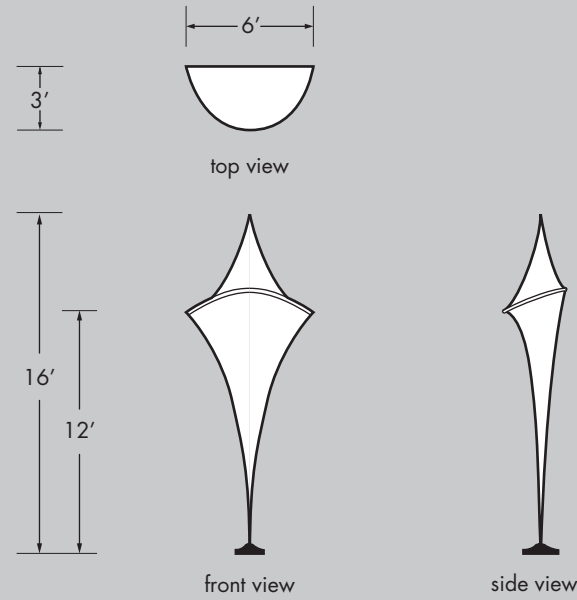

SINGLE DELTA

DOUBLE DELTA

Both Delta structures are piped with fiberglass.
 All rentals available in white.
 Some color rentals available, please call for sizes and availability.
 For purchases, color to be chosen from standard Pink Décor Swatch Card, or custom printed.
 Fabrics for both Deltas are flame retardant and meet NFPA 701 small scale; class A.
 Both Deltas require 1 baseplate.
 Both Deltas require 1 upright.
 Pink does not supply pipe, base or sandbags.
 Pipe and base can be sourced locally.
 Two installation methods: free standing with pipe and base or rigged and suspended.
 Fabric for Single Delta is single-skin to allow for front of rear projection.
 Fabric for Double Delta is pillow-cased.

Delta Type:	Approx. Weight:	Approx. Fabric Bag Size: (Length x Circumf.)	Crew Members: Needed:	Time:
Single	5 lbs	15" x 27"	2	30 min
Double	7 lbs	18" x 27"	2	40 min

SINGLE DELTA

DOUBLE DELTA

Any and all rights (including, without limitation, copyright, design patent, use patent and trademark) in and to all designs, concepts, renderings, or graphics (collectively, "Design") represented in this document were created by Moss Inc. and remain the sole and exclusive property of Moss Inc. Use of any such Design by the recipient without required purchase is strictly prohibited. ©2010