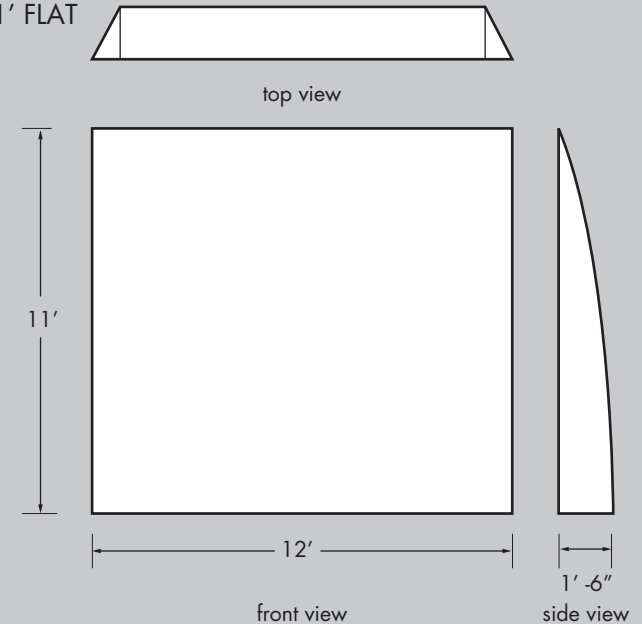

6' X 8'    8' X 8'    10' X 8'    12' X 11'

FLATS

All Flat structures consist of 1.25" aluminum frame with pillow-cased fabric.

All rentals available in white.

Some color rentals available, please call for sizes and availability.

Pink does not supply pipe, base, or sandbags. Pipe and base can be sourced locally.

Clamps available for rigging structure.

6' x 8' FLAT

8' x 8' FLAT

10' x 8' FLAT

12' x 11' FLAT

Flat Size:	6' x 8'	8' x 8'	10' x 8'	12' x 11'
Approx. Weight:	23 lbs	25 lbs	28 lbs	38 lbs
# Metal Bags:	1	1	1	1
Metals Bag Size: (Length x Dia.)	66" x 11"	68" x 12"	68" x 12"	72" x 13"
# Fabric Bags:	1	1	1	1
Fabric Bag Size: (Length x Circumf.)	16" x 24"	16" x 26"	21" x 36"	18" x 38"
Crew Members:	2	2	2	2
Time Needed:	25 min	25 min	35 min	35 min