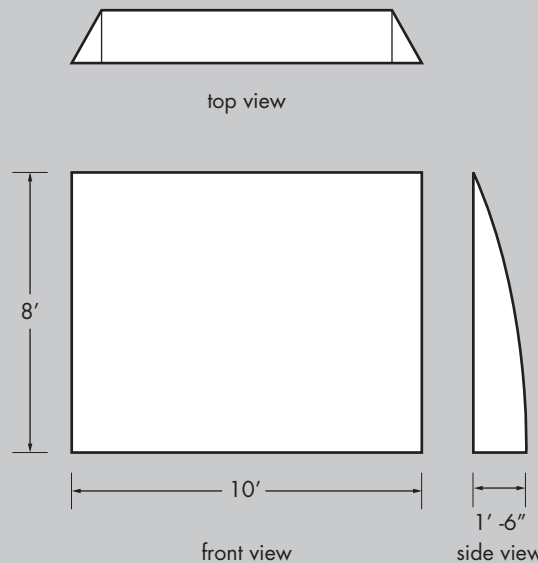

6' X 8'    8' X 8'    10' X 8'    12' X 11'

FLATS

All Flat structures consist of 1.25" aluminum frame with pillow-cased fabric.

All rentals available in white.

Some color rentals available, please call for sizes and availability.

Pink does not supply pipe, base, or sandbags. Pipe and base can be sourced locally.

Clamps available for rigging structure.

6' x 8' FLAT

8' x 8' FLAT

10' x 8' FLAT

12' x 11' FLAT

Flat Size:	6' x 8'	8' x 8'	10' x 8'	12' x 11'
Approx. Weight:	23 lbs	25 lbs	28 lbs	38 lbs
# Metal Bags:	1	1	1	1
Metals Bag Size: (Length x Dia.)	66" x 11"	68" x 12"	68" x 12"	72" x 13"
# Fabric Bags:	1	1	1	1
Fabric Bag Size: (Length x Circumf.)	16" x 24"	16" x 26"	21" x 36"	18" x 38"
Crew Members:	2	2	2	2
Time Needed:	25 min	25 min	35 min	35 min