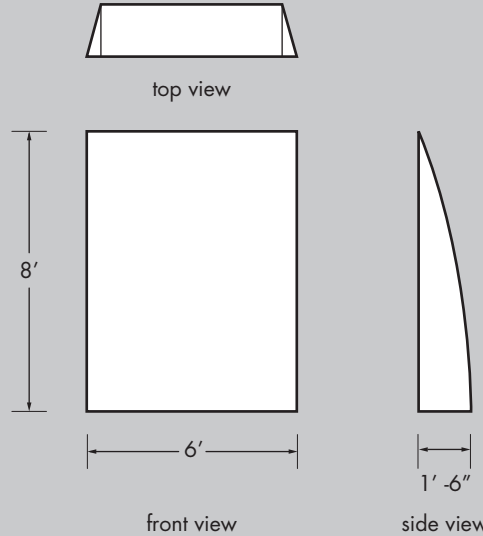

6' X 8'    8' X 8'    10' X 8'    12' X 11'

FLATS

All Flat structures consist of 1.25" aluminum frame with pillow-cased fabric.

All rentals available in white.

Some color rentals available, please call for sizes and availability.

Pink does not supply pipe, base, or sandbags. Pipe and base can be sourced locally.

Clamps available for rigging structure.

6' x 8' FLAT

8' x 8' FLAT

10' x 8' FLAT

12' x 11' FLAT

Flat Size:	6' x 8'	8' x 8'	10' x 8'	12' x 11'
Approx. Weight:	23 lbs	25 lbs	28 lbs	38 lbs
# Metal Bags:	1	1	1	1
Metals Bag Size: (Length x Dia.)	66" x 11"	68" x 12"	68" x 12"	72" x 13"
# Fabric Bags:	1	1	1	1
Fabric Bag Size: (Length x Circumf.)	16" x 24"	16" x 26"	21" x 36"	18" x 38"
Crew Members:	2	2	2	2
Time Needed:	25 min	25 min	35 min	35 min