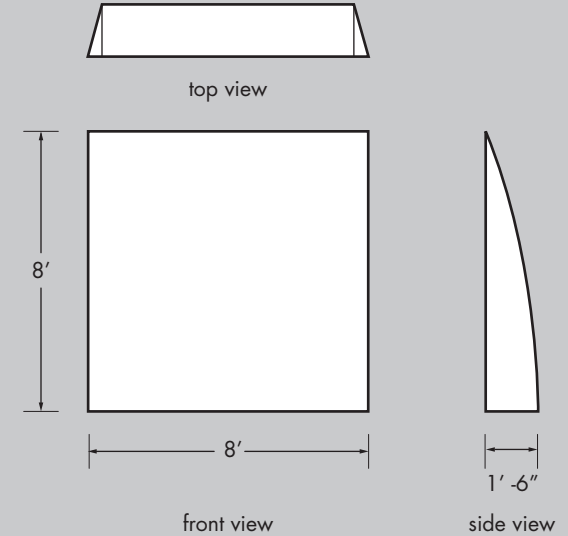

6' X 8'    8' X 8'    10' X 8'    12' X 11'

FLATS

All Flat structures consist of 1.25" aluminum frame with pillow-cased fabric.

All rentals available in white.

Some color rentals available, please call for sizes and availability.

Pink does not supply pipe, base, or sandbags. Pipe and base can be sourced locally.

Clamps available for rigging structure.

6' x 8' FLAT

8' x 8' FLAT

10' x 8' FLAT

12' x 11' FLAT

Flat Size:	6' x 8'	8' x 8'	10' x 8'	12' x 11'
Approx. Weight:	23 lbs	25 lbs	28 lbs	38 lbs
# Metal Bags:	1	1	1	1
Metals Bag Size: (Length x Dia.)	66" x 11"	68" x 12"	68" x 12"	72" x 13"
# Fabric Bags:	1	1	1	1
Fabric Bag Size: (Length x Circumf.)	16" x 24"	16" x 26"	21" x 36"	18" x 38"
Crew Members:	2	2	2	2
Time Needed:	25 min	25 min	35 min	35 min