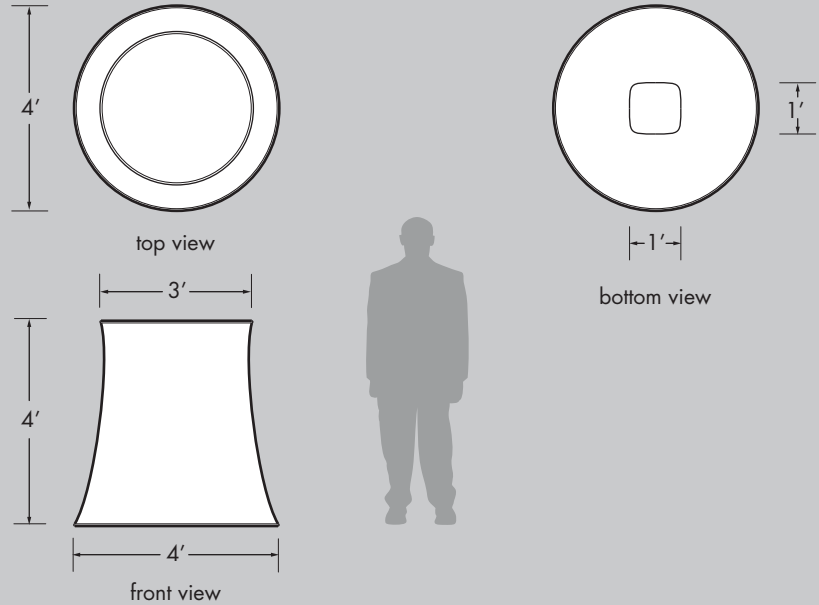

OPEN LAMPSHADE