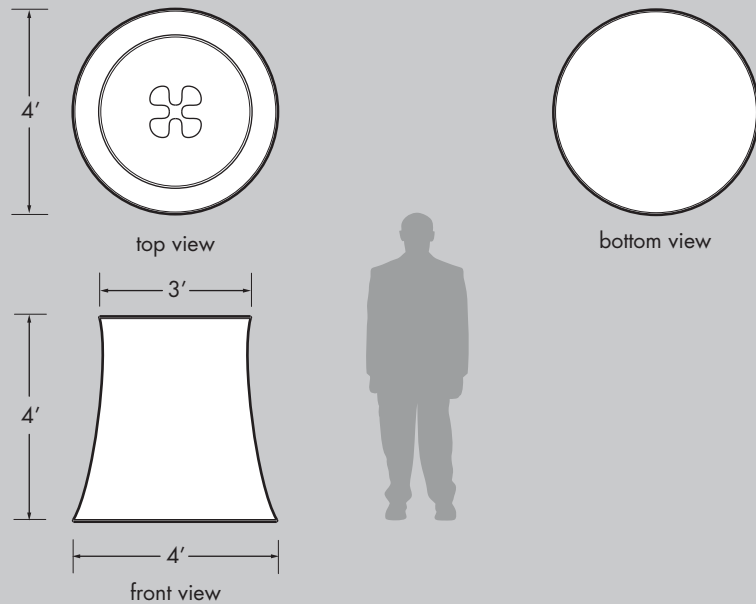

RIGGED LAMPSHADE

Any and all rights (including, without limitation, copyright, design patent, use patent and trademark) in and to all designs, concepts, renderings, or graphics (collectively, "Design") represented in this document were created by Moss Inc. and remain the sole and exclusive property of Moss Inc. Use of any such Design by the recipient without required purchase is strictly prohibited. ©2010

SALES & DESIGN: 1501 Broadway | New York, NY 10036

SHIPPING: 78 Henry St. Suite A | Secaucus, NJ 07094

p: 212.253.6666 | f: 212.253.6646

e: info@pinkincworldwide.com | w: pinkincdesign.com