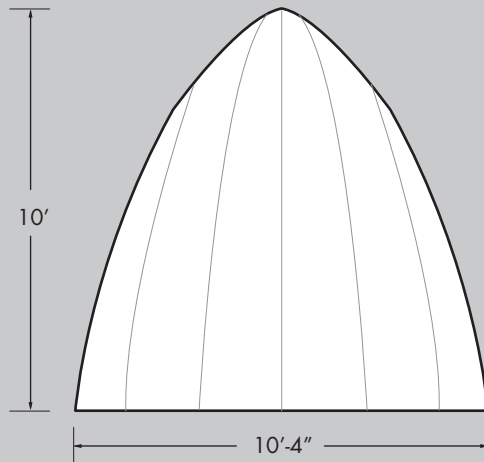

MEDIUM COVE

Medium Cove structure consists of 1.25" aluminum frame with pillow-cased fabric.

All rentals available in white.

Some color rentals available, please call for sizes and availability.

For purchases, color to be chosen from standard Pink Décor Swatch Card, or custom printed.

Fabric for Medium Cove is flame retardant and meets NFPA 701 small scale; class A.

Medium Cove requires 100 lbs of sandbags or weights.

Pink does not supply pipe, base or sandbags. Pipe and base can be sourced locally.

Product:	Medium Cove
Approx. Weight:	68 lbs
# Metal Bags:	2
Metals Bag Size: (Length x Dia.)	72" x 19" 72" x 19"
# Fabric Bags:	1
Fabric Bag Size: (Length x Circumf.)	27" x 42" 27" x 42"
Crew Members:	3
Time Needed:	45 min

MEDIUM COVE

front view

Any and all rights (including, without limitation, copyright, design patent, use patent and trademark) in and to all designs, concepts, renderings, or graphics (collectively, "Design") represented in this document were created by Moss Inc. and remain the sole and exclusive property of Moss Inc. Use of any such Design by the recipient without required purchase is strictly prohibited. ©2010

SALES & DESIGN: 1501 Broadway | New York, NY 10036

SHIPPING: 78 Henry St. Suite A | Secaucus, NJ 07094

p: 212.253.6666 | f: 212.253.6646

e: info@pinkincworldwide.com | w: pinkincdesign.com