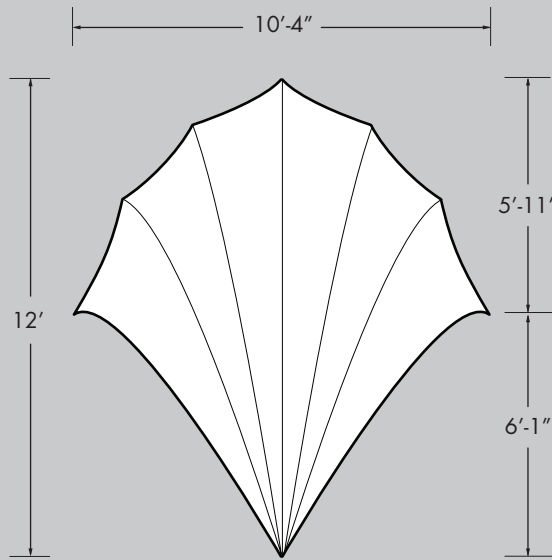

MEDIUM COVE

top view