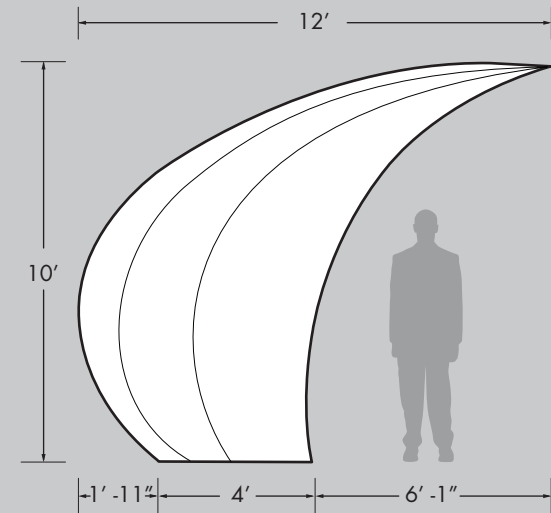

side view

Any and all rights (including, without limitation, copyright, design patent, use patent and trademark) in and to all designs, concepts, renderings, or graphics (collectively, "Design") represented in this document were created by Moss Inc. and remain the sole and exclusive property of Moss Inc. Use of any such Design by the recipient without required purchase is strictly prohibited. ©2010

SALES & DESIGN: 1501 Broadway | New York, NY 10036

SHIPPING: 78 Henry St. Suite A | Secaucus, NJ 07094

p: 212.253.6666 | f: 212.253.6646

e: info@pinkincworldwide.com | w: pinkincdesign.com