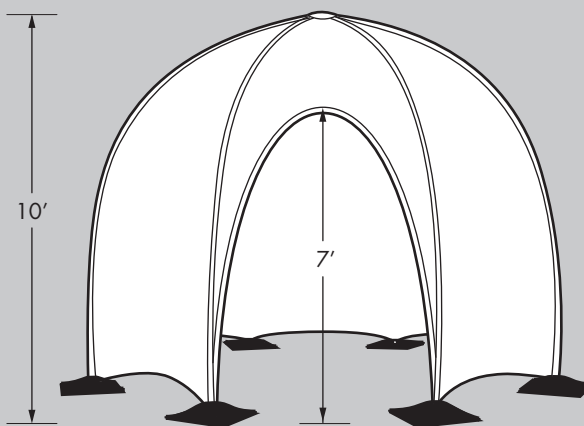

Mod Pod requires 8 baseplates.

Pink does not supply pipe, base or sandbags. Pipe and base can be sourced locally.

MOD POD SINGLE ENTRY

12'

top view

MOD POD DOUBLE ENTRY

12'

top view

10'

7'

front view

10'

7'

front view

Product:	Approx. Weight:	Fabric Bag Size: (Length x Circumf.)	Crew Members: Needed:	Time
Mod Pod	30 lbs	24" x 40"	4	30 min

Any and all rights (including, without limitation, copyright, design patent, use patent and trademark) in and to all designs, concepts, renderings, or graphics (collectively, "Design") represented in this document were created by Moss Inc. and remain the sole and exclusive property of Moss Inc. Use of any such Design by the recipient without required purchase is strictly prohibited. ©2010