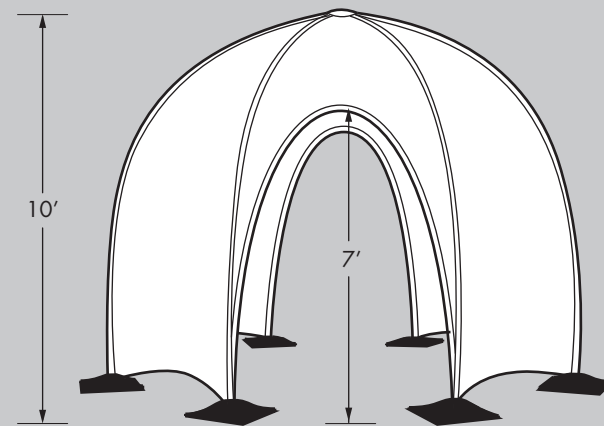

Mod Pod requires 8 baseplates.

Pink does not supply pipe, base or sandbags. Pipe and base can be sourced locally.

MOD POD SINGLE ENTRY

12'

top view

MOD POD DOUBLE ENTRY

12'

top view

10'

7'

front view

10'

7'

front view

Product:	Approx. Weight:	Fabric Bag Size: (Length x Circumf.)	Crew Members: Needed:	Time
Mod Pod	30 lbs	24" x 40"	4	30 min

Any and all rights (including, without limitation, copyright, design patent, use patent and trademark) in and to all designs, concepts, renderings, or graphics (collectively, "Design") represented in this document were created by Moss Inc. and remain the sole and exclusive property of Moss Inc. Use of any such Design by the recipient without required purchase is strictly prohibited. ©2010