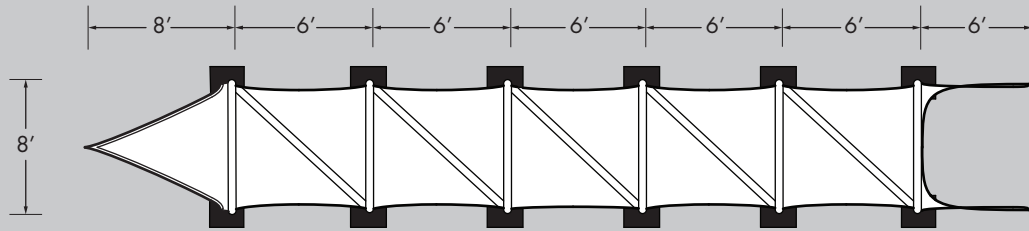

Footprint and overhead are not equal, please see measurements for exact tunnel.

Tunnel is modular - this is one variation. See following page for available components.

Two fixed size 12' length blue Mod Tunnels with two Top Flaps available for rental.