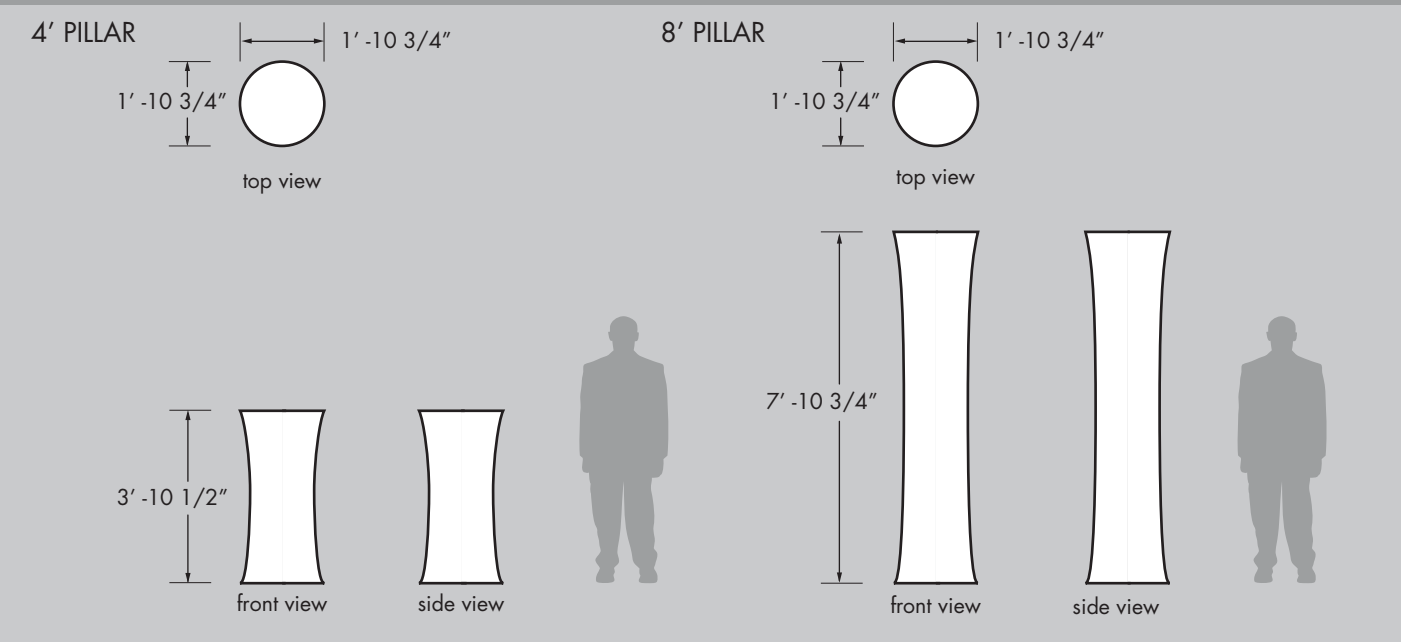

All Pillar structures consist of 1.25" aluminum frame with pillow-cased fabric.

All rentals available in white.

Some color rentals available, please call for sizes and availability.

For purchases, color to be chosen from standard Pink Décor Swatch Card, or custom printed.

Fabrics for all Pillars are flame retardant and meet NFPA 701 small scale; class A.

Clamps available for rigging structures.

Pillar Size:	4'	8'	10'
Approx. Weight:	12 lbs	15 lbs	20 lbs
# Metal Bags:	1	1	1
Metals Bag Size: (Length x Dia.)	32" x 24"	54" x 6"	66" x 11"
# Fabric Bags:	1	1	1
Fabric Bag Size: (Length x Circumf.)	15" x 24"	16" x 30"	18" x 32"
Crew Members:	2	2	2
Time Needed:	20 min	30 min	35 min