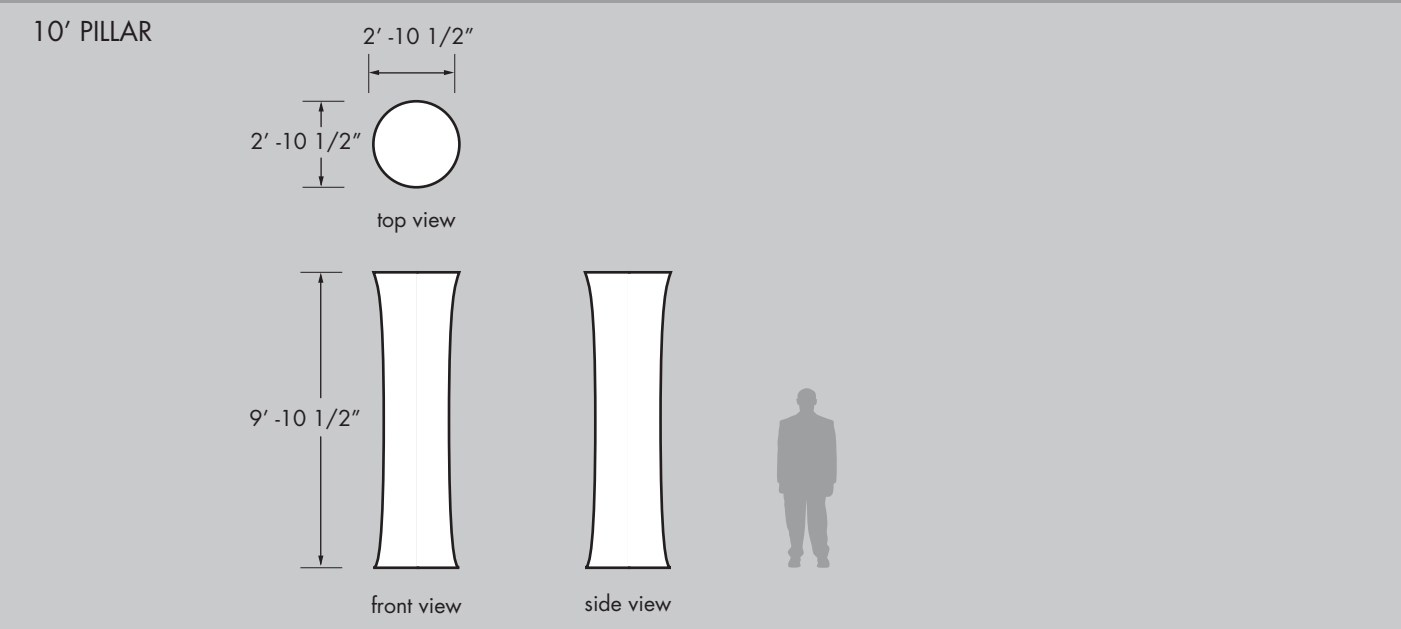

All Pillar structures consist of 1.25" aluminum frame with pillow-cased fabric.

All rentals available in white.

Some color rentals available, please call for sizes and availability.

For purchases, color to be chosen from standard Pink Décor Swatch Card, or custom printed.

Fabrics for all Pillars are flame retardant and meet NFPA 701 small scale; class A.

Clamps available for rigging structures.

Pillar Size:	4'	8'	10'
Approx. Weight:	12 lbs	15 lbs	20 lbs
# Metal Bags:	1	1	1
Metals Bag Size: (Length x Dia.)	32" x 24"	54" x 6"	66" x 11"
# Fabric Bags:	1	1	1
Fabric Bag Size: (Length x Circumf.)	15" x 24"	16" x 30"	18" x 32"
Crew Members:	2	2	2
Time Needed:	20 min	30 min	35 min