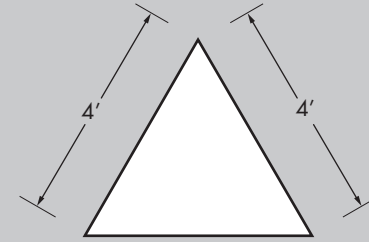

PRISM

8'

12'

Both Prism structures consist of 1.25" aluminum frame with pillow-cased fabric.

All rentals available in white.

Some color rentals available, please call for sizes and availability.

For purchases, color to be chosen from standard Pink Décor Swatch Card, or custom printed.

Fabrics for both Prisms are flame retardant and meet NFPA 701 small scale; class A.

Clamps available for rigging structures.

8' PRISM

top view

12' PRISM

top view

1' - 10 1/4"
front view

1' - 7 1/4"
side view

4'
front view

3' - 5 1/4"
side view

Prism Size:	8'	12'
Approx. Weight:	15 lbs	22 lbs
# Metal Bags:	1	1
Metals Bag Size: (Length x Dia.)	52" x 10"	52" x 12"
# Fabric Bags:	1	1
Fabric Bag Size: (Length x Circumf.)	16" x 30"	18" x 27"
Crew Members:	2	2
Time Needed:	30 min	30 min