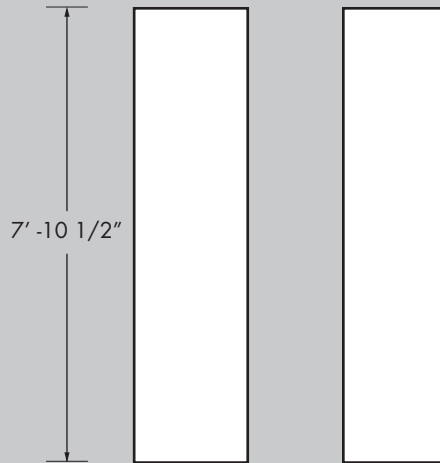

PRISM

8'

12'

Both Prism structures consist of 1.25" aluminum frame with pillow-cased fabric.

All rentals available in white.

Some color rentals available, please call for sizes and availability.

For purchases, color to be chosen from standard Pink Décor Swatch Card, or custom printed.

Fabrics for both Prisms are flame retardant and meet NFPA 701 small scale; class A.

Clamps available for rigging structures.

8' PRISM

top view

12' PRISM

top view

1' - 10 1/4"
front view

1' - 7 1/4"
side view

4'
front view

3' - 5 1/4"
side view

Prism Size:	8'	12'
Approx. Weight:	15 lbs	22 lbs
# Metal Bags:	1	1
Metals Bag Size: (Length x Dia.)	52" x 10"	52" x 12"
# Fabric Bags:	1	1
Fabric Bag Size: (Length x Circumf.)	16" x 30"	18" x 27"
Crew Members:	2	2
Time Needed:	30 min	30 min