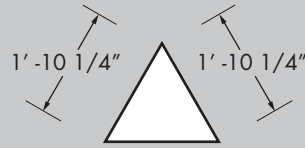

Both Prism structures consist of 1.25" aluminum frame with pillow-cased fabric.

All rentals available in white.

Some color rentals available, please call for sizes and availability.

For purchases, color to be chosen from standard Pink Décor Swatch Card, or custom printed.

Fabrics for both Prisms are flame retardant and meet NFPA 701 small scale; class A.

Clamps available for rigging structures.

8' PRISM

top view