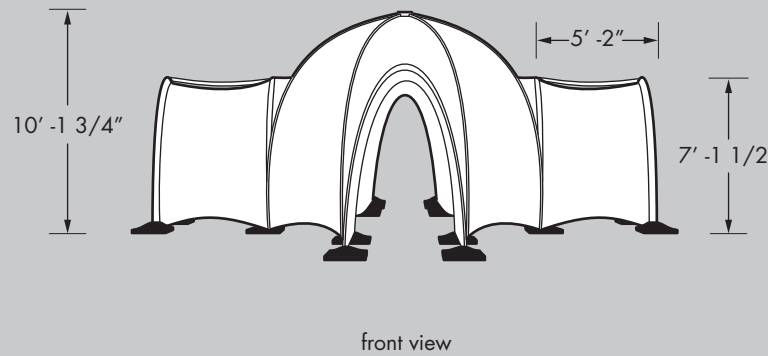

Any and all rights (including, without limitation, copyright, design patent, use patent and trademark) in and to all designs, concepts, renderings, or graphics (collectively, "Design") represented in this document were created by Moss Inc. and remain the sole and exclusive property of Moss Inc. Use of any such Design by the recipient without required purchase is strictly prohibited. ©2010

SALES & DESIGN: 1501 Broadway | New York, NY 10036

SHIPPING: 78 Henry St. Suite A | Secaucus, NJ 07094

p: 212.253.6666 | f: 212.253.6646

e: info@pinkincworldwide.com | w: pinkincdesign.com