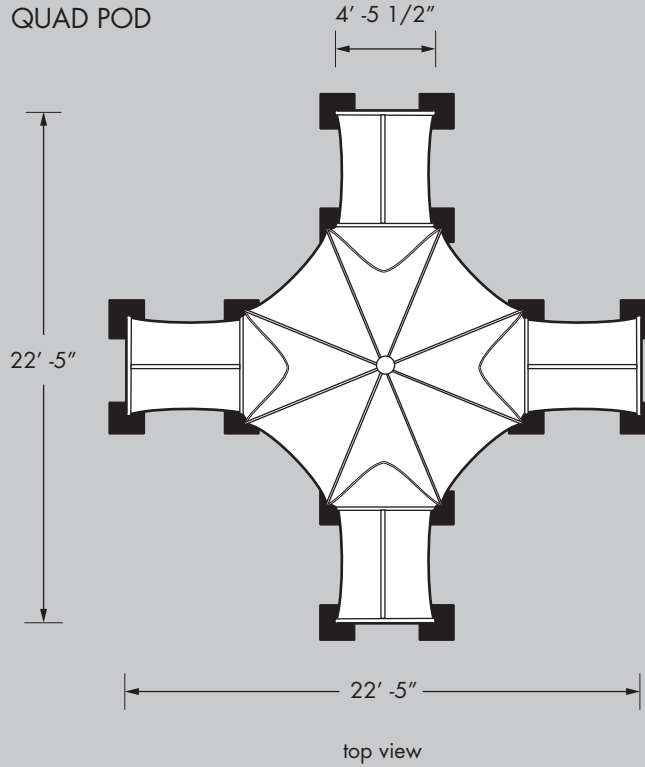

Quad Pod is piped with PVC which can be purchased on location rather than incur the cost of a heavier shipment.

Fabric for Quad Pod is single-skin to allow for front or rear projection.

All rentals available in white.

For purchases, color to be chosen from standard Pink Décor Swatch Card, or custom printed.

Fabric for Quad Pod is flame retardant and meets NFPA 701 small scale; class A.

Quad Pod requires 16 baseplates.

Pink does not supply pipe, base or sandbags. Pipe and base can be sourced locally.

Quad Pod extension structures consist of 1.25" aluminum frame with single-skin fabric to allow for front or rear projection.

Product:	Quad Pod
Approx. Weight:	45 lbs
# Metal Bags:	4
Metals Bag Size: (Length x Dia.)	57" x 24"
# Fabric Bags:	5
Fabric Bag Size: (Length x Circumf.)	(1) 24" x 40"; (4) 14" x 21"
Crew Members:	4
Time Needed:	60 min

QUAD POD

isometric