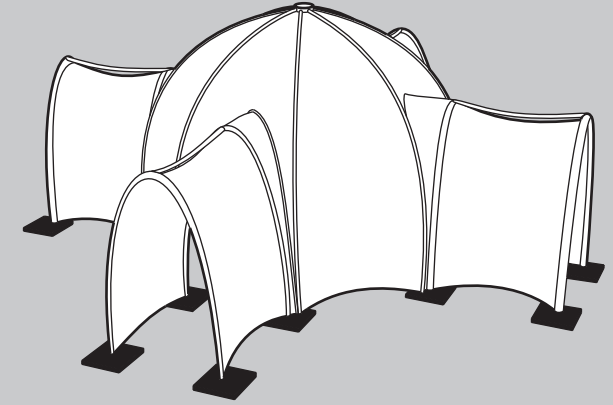

Quad Pod is piped with PVC which can be purchased on location rather than incur the cost of a heavier shipment.

Fabric for Quad Pod is single-skin to allow for front or rear projection.

All rentals available in white.

For purchases, color to be chosen from standard Pink Décor Swatch Card, or custom printed.

Fabric for Quad Pod is flame retardant and meets NFPA 701 small scale; class A.

Quad Pod requires 16 baseplates.

Pink does not supply pipe, base or sandbags. Pipe and base can be sourced locally.

Quad Pod extension structures consist of 1.25" aluminum frame with single-skin fabric to allow for front or rear projection.

Product:	Quad Pod
Approx. Weight:	45 lbs
# Metal Bags:	4
Metals Bag Size: (Length x Dia.)	57" x 24"
# Fabric Bags:	5
Fabric Bag Size: (Length x Circumf.)	(1) 24" x 40"; (4) 14" x 21"
Crew Members:	4
Time Needed:	60 min

QUAD POD

isometric