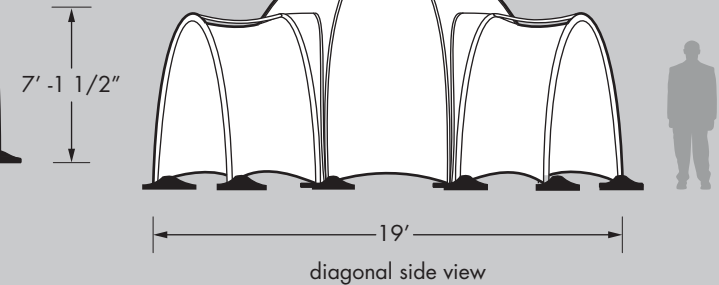

Any and all rights (including, without limitation, copyright, design patent, use patent and trademark) in and to all designs, concepts, renderings, or graphics (collectively, "Design") represented in this document were created by Moss Inc. and remain the sole and exclusive property of Moss Inc. Use of any such Design by the recipient without required purchase is strictly prohibited. ©2010

SALES & DESIGN: 1501 Broadway | New York, NY 10036

SHIPPING: 78 Henry St. Suite A | Secaucus, NJ 07094

p: 212.253.6666 | f: 212.253.6646

e: info@pinkincworldwide.com | w: pinkincdesign.com