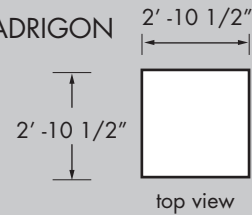

2' CUBE

top view

front view

side view

4' QUADRIGON

top view

front view

side view

8' QUADRIGON

top view

front view

side view

10' QUADRIGON

top view

front view

side view

Product:	Cube	4' Quad.	8' Quad.	10' Quad.
Approx. Weight:	12 lbs	14 lbs	20 lbs	25 lbs
# Metal Bags:	1	1	1	1
Metals Bag Size: (Length x Dia.)	27"W x 27"D x 12"H	36" x 18"	48" x 18"	73" x 11"
# Fabric Bags:	1	1	1	1
Fabric Bag Size: (Length x Circumf.)	12" x 20"	15" x 24"	16" x 30"	18" x 32"
Crew Members:	2	2	2	2
Time Needed:	20 min	20 min	30 min	30 min