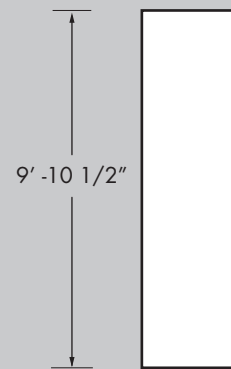

2' CUBE

top view

front view

side view

4' QUADRIGON

top view

front view

side view

8' QUADRIGON

top view

front view

side view

10' QUADRIGON

top view

front view

side view

Product:	Cube	4' Quad.	8' Quad.	10' Quad.
Approx. Weight:	12 lbs	14 lbs	20 lbs	25 lbs
# Metal Bags:	1	1	1	1
Metals Bag Size: (Length x Dia.)	27"W x 27"D x 12"H	36" x 18"	48" x 18"	73" x 11"
# Fabric Bags:	1	1	1	1
Fabric Bag Size: (Length x Circumf.)	12" x 20"	15" x 24"	16" x 30"	18" x 32"
Crew Members:	2	2	2	2
Time Needed:	20 min	20 min	30 min	30 min