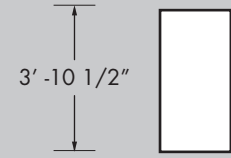

2' CUBE                      QUADRIGONS

Cube and all Quadrigon structures consist of 1.25" aluminum frame with pillow-cased fabric.

All rentals available in white.

Some color rentals available, please call for sizes and availability.

2' CUBE

top view

front view

side view

4' QUADRIGON

top view

front view

side view

8' QUADRIGON

top view

front view

side view

10' QUADRIGON

top view

front view

side view

Product:	Cube	4' Quad.	8' Quad.	10' Quad.
Approx. Weight:	12 lbs	14 lbs	20 lbs	25 lbs
# Metal Bags:	1	1	1	1
Metals Bag Size: (Length x Dia.)	27"W x 27"D x 12"H	36" x 18"	48" x 18"	73" x 11"
# Fabric Bags:	1	1	1	1
Fabric Bag Size: (Length x Circumf.)	12" x 20"	15" x 24"	16" x 30"	18" x 32"
Crew Members:	2	2	2	2
Time Needed:	20 min	20 min	30 min	30 min