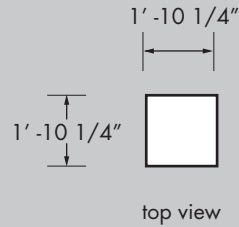

2' CUBE                      QUADRIGONS

Cube and all Quadrigon structures consist of 1.25" aluminum frame with pillow-cased fabric.

All rentals available in white.

Some color rentals available, please call for sizes and availability.

2' CUBE

top view

front view

side view

4' QUADRIGON

top view

front view

side view

8' QUADRIGON

top view

front view

side view

10' QUADRIGON

top view

front view

side view