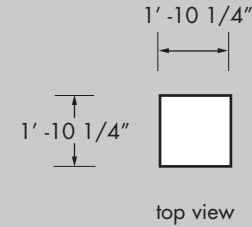

2' CUBE                      QUADRIGONS

Cube and all Quadrigon structures consist of 1.25" aluminum frame with pillow-cased fabric.

All rentals available in white.

Some color rentals available, please call for sizes and availability.

2' CUBE

top view

front view

side view

4' QUADRIGON

top view

front view

side view

8' QUADRIGON

top view

front view

side view

10' QUADRIGON

top view

front view

side view

Product:	Cube	4' Quad.	8' Quad.	10' Quad.
Approx. Weight:	12 lbs	14 lbs	20 lbs	25 lbs
# Metal Bags:	1	1	1	1
Metals Bag Size: (Length x Dia.)	27"W x 27"D x 12"H	36" x 18"	48" x 18"	73" x 11"
# Fabric Bags:	1	1	1	1
Fabric Bag Size: (Length x Circumf.)	12" x 20"	15" x 24"	16" x 30"	18" x 32"
Crew Members:	2	2	2	2
Time Needed:	20 min	20 min	30 min	30 min