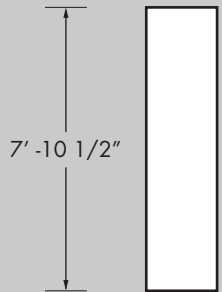

2' CUBE                      QUADRIGONS

Cube and all Quadrigon structures consist of 1.25" aluminum frame with pillow-cased fabric.

All rentals available in white.

Some color rentals available, please call for sizes and availability.

2' CUBE

top view

front view

side view

4' QUADRIGON

top view

front view

side view

8' QUADRIGON

top view

front view

side view

10' QUADRIGON

top view

front view

side view

Product:	Cube	4' Quad.	8' Quad.	10' Quad.
Approx. Weight:	12 lbs	14 lbs	20 lbs	25 lbs
# Metal Bags:	1	1	1	1
Metals Bag Size: (Length x Dia.)	27"W x 27"D x 12"H	36" x 18"	48" x 18"	73" x 11"
# Fabric Bags:	1	1	1	1
Fabric Bag Size: (Length x Circumf.)	12" x 20"	15" x 24"	16" x 30"	18" x 32"
Crew Members:	2	2	2	2
Time Needed:	20 min	20 min	30 min	30 min