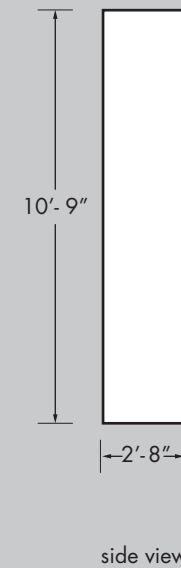

Any and all rights (including, without limitation, copyright, design patent, use patent and trademark) in and to all designs, concepts, renderings, or graphics (collectively, "Design") represented in this document were created by Moss Inc. and remain the sole and exclusive property of Moss Inc. Use of any such Design by the recipient without required purchase is strictly prohibited. ©2010

SALES & DESIGN: 1501 Broadway | New York, NY 10036

SHIPPING: 78 Henry St. Suite A | Secaucus, NJ 07094

p: 212.253.6666 | f: 212.253.6646

e: info@pinkincworldwide.com | w: pinkincdesign.com