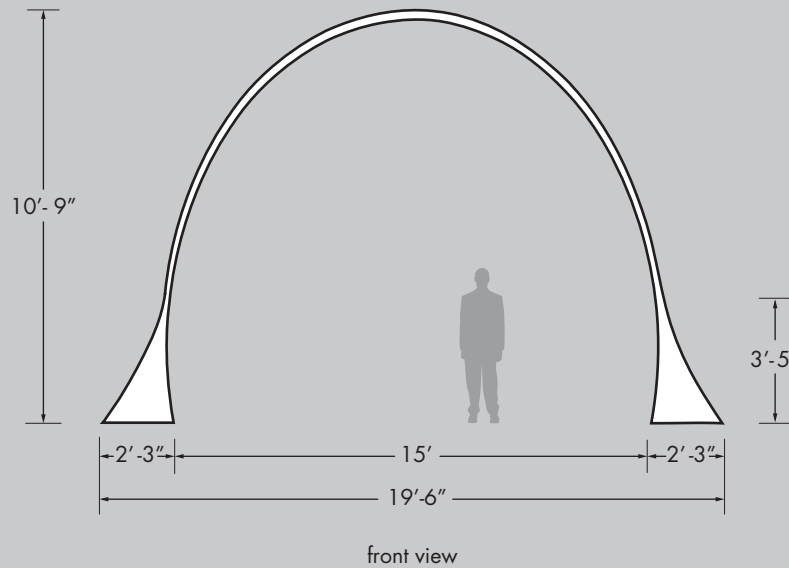

Any and all rights (including, without limitation, copyright, design patent, use patent and trademark) in and to all designs, concepts, renderings, or graphics (collectively, "Design") represented in this document were created by Moss Inc. and remain the sole and exclusive property of Moss Inc. Use of any such Design by the recipient without required purchase is strictly prohibited. ©2010

SALES & DESIGN: 1501 Broadway | New York, NY 10036

SHIPPING: 78 Henry St. Suite A | Secaucus, NJ 07094

p: 212.253.6666 | f: 212.253.6646

e: info@pinkincworldwide.com | w: pinkincdesign.com