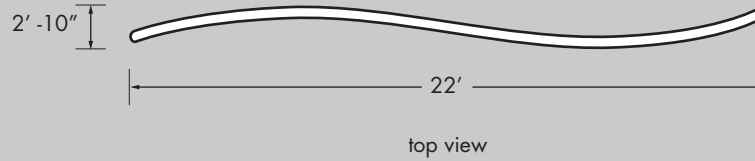

Both Ripple Wall structures consist of 1.25" aluminum frame with pillow-cased fabric.

All rentals available in white.

For purchases, color to be chosen from standard Pink Décor Swatch Card, or custom printed.

Fabrics for both Ripple Walls are flame retardant and meet NFPA 701 small scale; class A.

Clamps available for rigging structure.

RIPPLE WALL SMALL

RIPPLE WALL LARGE

Product:	Small Ripple Wall	Large Ripple Wall
Approx. Weight:	17 lbs	20 lbs
# Metal Bags:	1	1
Metals Bag Size: (Length x Dia.)	68" x 11"	92" x 12"
# Fabric Bags:	1	1
Fabric Bag Size: (Length x Circumf.)	15" x 27"	21" x 39"
Crew Members:	2	2
Time Needed:	30 min	40 min