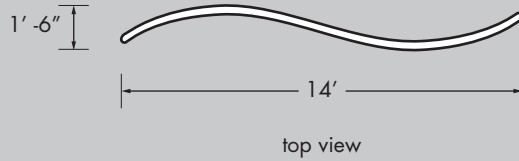

Both Ripple Wall structures consist of 1.25" aluminum frame with pillow-cased fabric.

All rentals available in white.

For purchases, color to be chosen from standard Pink Décor Swatch Card, or custom printed.

Fabrics for both Ripple Walls are flame retardant and meet NFPA 701 small scale; class A.

Clamps available for rigging structure.

RIPPLE WALL SMALL

RIPPLE WALL LARGE

Product:	Small Ripple Wall	Large Ripple Wall
Approx. Weight:	17 lbs	20 lbs
# Metal Bags:	1	1
Metals Bag Size: (Length x Dia.)	68" x 11"	92" x 12"
# Fabric Bags:	1	1
Fabric Bag Size: (Length x Circumf.)	15" x 27"	21" x 39"
Crew Members:	2	2
Time Needed:	30 min	40 min