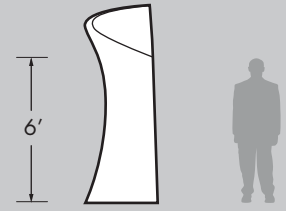

SLOPES

All Slope structures consist of 1.25" aluminum frame with pillow-cased fabric.

All rentals available in white.

Some color rentals available, please call for sizes and availability.

For purchases, color to be chosen from standard Pink Décor Swatch Card, or custom printed.

Fabrics for all Slopes are flame retardant and meet NFPA 701 small scale; class A.

All Slopes are available in Left or Right orientation.

Clamps available for rigging structures.

SMALL SLOPE

front view

side view

LARGE SLOPE

front view

side view

SLENDER SLOPE

front view

side view

LEFT VS. RIGHT*

large slope left

large slope right

small slope left

small slope right

slender slope left

slender slope right

*WHEN VIEWED FROM CONCAVE SIDE

Slope Size:	Small	Large	Slender
Approx. Weight:	12 lbs	24 lbs	15 lbs
# Metal Bags:	1	1	1
Metals Bag Size: (Length x Dia.)	72" x 11"	74" x 10"	58" x 9"
# Fabric Bags:	1	1	1
Fabric Bag Size: (Length x Circumf.)	18" x 25"	21" x 28"	14" x 26"
Crew Members:	2	2	2
Time Needed:	15 min	20 min	15 min