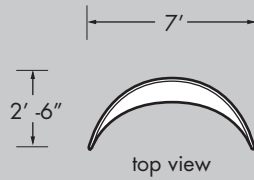

SLOPES

All Slope structures consist of 1.25" aluminum frame with pillow-cased fabric.

All rentals available in white.

Some color rentals available, please call for sizes and availability.

For purchases, color to be chosen from standard Pink Décor Swatch Card, or custom printed.

Fabrics for all Slopes are flame retardant and meet NFPA 701 small scale; class A.

All Slopes are available in Left or Right orientation.

Clamps available for rigging structures.

SMALL SLOPE

front view

side view

LARGE SLOPE

front view

side view

SLENDER SLOPE

front view

side view

LEFT VS. RIGHT*

large slope left

large slope right

small slope left

small slope right

slender slope left

slender slope right

*WHEN VIEWED FROM CONCAVE SIDE

Slope Size:	Small	Large	Slender
Approx. Weight:	12 lbs	24 lbs	15 lbs
# Metal Bags:	1	1	1
Metals Bag Size: (Length x Dia.)	72" x 11"	74" x 10"	58" x 9"
# Fabric Bags:	1	1	1
Fabric Bag Size: (Length x Circumf.)	18" x 25"	21" x 28"	14" x 26"
Crew Members:	2	2	2
Time Needed:	15 min	20 min	15 min