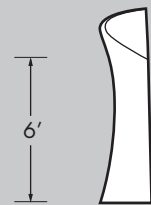

LARGE SLOPE

front view

side view

SLENDER SLOPE

front view

side view

LEFT VS. RIGHT*

large slope left

large slope right

small slope left

small slope right

slender slope left

slender slope right

*WHEN VIEWED FROM CONCAVE SIDE

Slope Size:	Small	Large	Slender
Approx. Weight:	12 lbs	24 lbs	15 lbs
# Metal Bags:	1	1	1
Metals Bag Size: (Length x Dia.)	72" x 11"	74" x 10"	58" x 9"
# Fabric Bags:	1	1	1
Fabric Bag Size: (Length x Circumf.)	18" x 25"	21" x 28"	14" x 26"
Crew Members:	2	2	2
Time Needed:	15 min	20 min	15 min