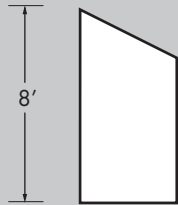

LARGE SLOPE

front view

side view

SLENDER SLOPE

front view

side view

LEFT VS. RIGHT*

large slope left

large slope right

small slope left

small slope right

slender slope left

slender slope right

*WHEN VIEWED FROM CONCAVE SIDE

Slope Size:	Small	Large	Slender
Approx. Weight:	12 lbs	24 lbs	15 lbs
# Metal Bags:	1	1	1
Metals Bag Size: (Length x Dia.)	72" x 11"	74" x 10"	58" x 9"
# Fabric Bags:	1	1	1
Fabric Bag Size: (Length x Circumf.)	18" x 25"	21" x 28"	14" x 26"
Crew Members:	2	2	2
Time Needed:	15 min	20 min	15 min