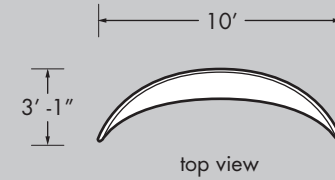

SLOPES

All Slope structures consist of 1.25" aluminum frame with pillow-cased fabric.

All rentals available in white.

Some color rentals available, please call for sizes and availability.

For purchases, color to be chosen from standard Pink Décor Swatch Card, or custom printed.

Fabrics for all Slopes are flame retardant and meet NFPA 701 small scale; class A.

All Slopes are available in Left or Right orientation.

Clamps available for rigging structures.

SMALL SLOPE

front view

side view

LARGE SLOPE

front view

side view

SLENDER SLOPE

front view

side view

LEFT VS. RIGHT*

large slope left

large slope right

small slope left

small slope right

slender slope left

slender slope right

*WHEN VIEWED FROM CONCAVE SIDE

Slope Size:	Small	Large	Slender
Approx. Weight:	12 lbs	24 lbs	15 lbs
# Metal Bags:	1	1	1
Metals Bag Size: (Length x Dia.)	72" x 11"	74" x 10"	58" x 9"
# Fabric Bags:	1	1	1
Fabric Bag Size: (Length x Circumf.)	18" x 25"	21" x 28"	14" x 26"
Crew Members:	2	2	2
Time Needed:	15 min	20 min	15 min