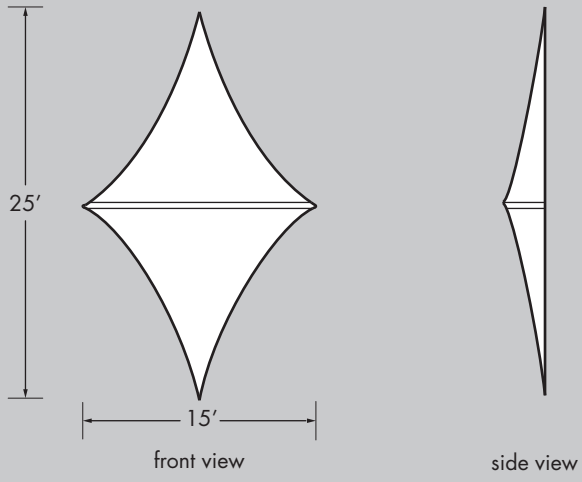

15' X 25' SOARING BIRD

Any and all rights (including, without limitation, copyright, design patent, use patent and trademark) in and to all designs, concepts, renderings, or graphics (collectively, "Design") represented in this document were created by Moss Inc. and remain the sole and exclusive property of Moss Inc. Use of any such Design by the recipient without required purchase is strictly prohibited. ©2010