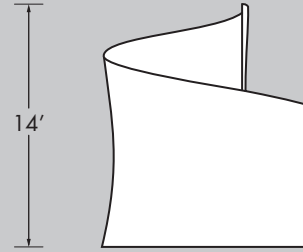

SPIRAL WALL

The Spiral Wall structure consists of 2" aluminum frame with pillow-cased fabric.

All rentals available in white.

For purchases, color to be chosen from standard Pink Décor Swatch Card, or custom printed.

Fabric for Spiral Wall is flame retardant and meets NFPA 701 small scale; class A.

SPIRAL WALL

top view

isometric

front view

side view

LEFT VS. RIGHT

left

right

Product:	Spiral Wall
Approx. Weight:	85 lbs
# Metal Bags:	1
Metal Bag Size:	72" x 19" (Length x Dia.)
# Fabric Bags:	1
Fabric Bag Size:	24" x 60" (Length x Circumf.)
Crew Members:	4
Time Needed:	90 min