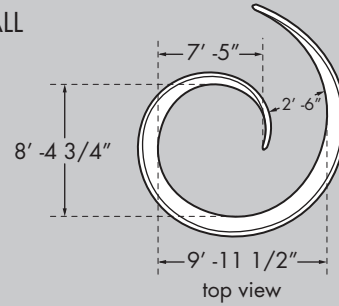

SPIRAL WALL