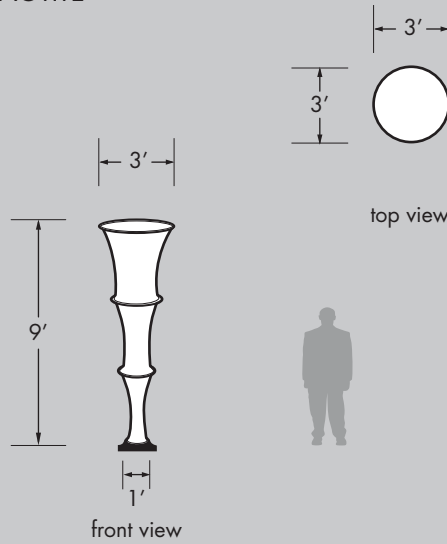

STALAGTITE 9' 12' 14' 18'

Fabrics for all Stalagtites are pillow-cased.

All rentals available in white.

Some color rentals available, please call for sizes and availability.

For purchases, color to be chosen from standard Pink Décor Swatch Card, or custom printed.

Fabrics for all Stalagtites are flame retardant and meet NFPA 701 small scale; class A.

All Stalagtites require 1 baseplate.

All Stalagtites require 1 upright.

Pink does not supply pipe, base, or sandbags. Pipe and base can be sourced locally.

Two installation methods: free standing on pipe and base or rigged and suspended.

Stalagtite Size:	Approx. Weight:	Fabric Bag Size (Dia.):	Crew Members:	Time Needed:
9'	12 lbs	32"	2	30 min
12'	14 lbs	44"	2	30 min
14'	16 lbs	44"	2	30 min
18'	20 lbs	49"	2	30 min

9' STALAGTITE

SHOWN WITH PIPE AND BASE

12' STALAGTITE

14' STALAGTITE

SHOWN WITH PIPE AND BASE

18' STALAGTITE

Any and all rights (including, without limitation, copyright, design patent, use patent and trademark) in and to all designs, concepts, renderings, or graphics (collectively, "Design") represented in this document were created by Moss Inc. and remain the sole and exclusive property of Moss Inc. Use of any such Design by the recipient without required purchase is strictly prohibited. ©2010