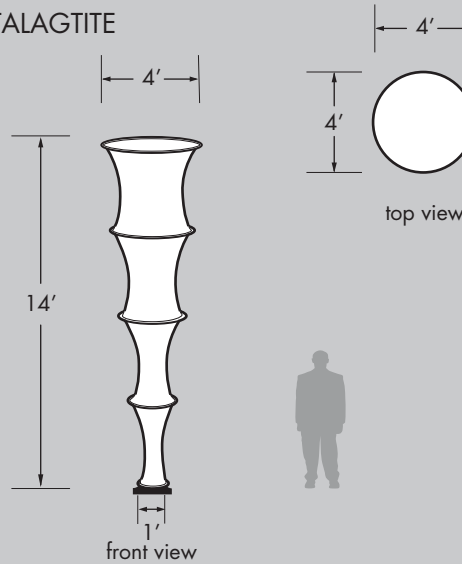

STALAGTITE 9' 12' 14' 18'

Fabrics for all Stalagtites are pillow-cased.

All rentals available in white.

Some color rentals available, please call for sizes and availability.

For purchases, color to be chosen from standard Pink Décor Swatch Card, or custom printed.

Two installation methods: free standing on pipe and base or rigged and suspended.

Stalagtite Size:	Approx. Weight:	Fabric Bag Size (Dia.):	Crew Members:	Time Needed:
9'	12 lbs	32"	2	30 min
12'	14 lbs	44"	2	30 min
14'	16 lbs	44"	2	30 min
18'	20 lbs	49"	2	30 min

9' STALAGTITE

SHOWN WITH PIPE AND BASE

12' STALAGTITE

14' STALAGTITE

SHOWN WITH PIPE AND BASE

18' STALAGTITE

Any and all rights (including, without limitation, copyright, design patent, use patent and trademark) in and to all designs, concepts, renderings, or graphics (collectively, "Design") represented in this document were created by Moss Inc. and remain the sole and exclusive property of Moss Inc. Use of any such Design by the recipient without required purchase is strictly prohibited. ©2010