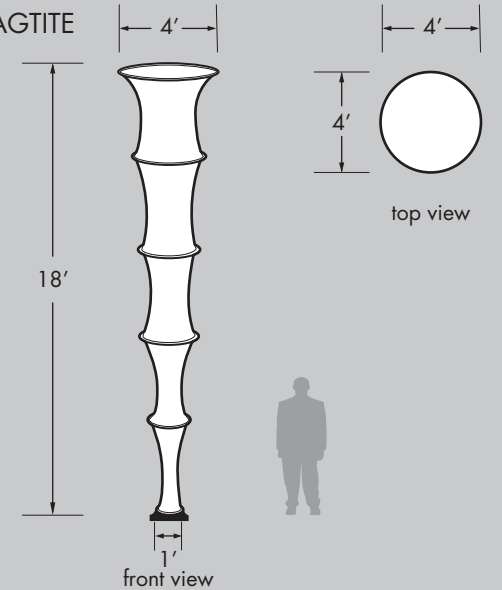

STALAGTITE 9' 12' 14' 18'

Fabrics for all Stalagtites are pillow-cased.

All rentals available in white.

Some color rentals available, please call for sizes and availability.

For purchases, color to be chosen from standard Pink Décor Swatch Card, or custom printed.

Two installation methods: free standing on pipe and base or rigged and suspended.

Stalagtite Size:	Approx. Weight:	Fabric Bag Size (Dia.):	Crew Members:	Time Needed:
9'	12 lbs	32"	2	30 min
12'	14 lbs	44"	2	30 min
14'	16 lbs	44"	2	30 min
18'	20 lbs	49"	2	30 min

9' STALAGTITE

SHOWN WITH PIPE AND BASE

12' STALAGTITE

14' STALAGTITE

SHOWN WITH PIPE AND BASE

18' STALAGTITE

Any and all rights (including, without limitation, copyright, design patent, use patent and trademark) in and to all designs, concepts, renderings, or graphics (collectively, "Design") represented in this document were created by Moss Inc. and remain the sole and exclusive property of Moss Inc. Use of any such Design by the recipient without required purchase is strictly prohibited. ©2010