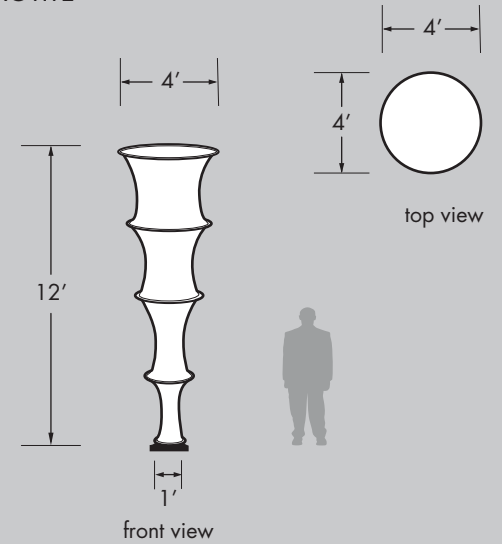

STALAGTITE 9' 12' 14' 18'

Fabrics for all Stalagtites are pillow-cased.

All rentals available in white.

Some color rentals available, please call for sizes and availability.

For purchases, color to be chosen from standard Pink Décor Swatch Card, or custom printed.

Two installation methods: free standing on pipe and base or rigged and suspended.

Stalagtite Size:	Approx. Weight:	Fabric Bag Size (Dia.):	Crew Members:	Time Needed:
9'	12 lbs	32"	2	30 min
12'	14 lbs	44"	2	30 min
14'	16 lbs	44"	2	30 min
18'	20 lbs	49"	2	30 min

9' STALAGTITE

SHOWN WITH PIPE AND BASE

12' STALAGTITE

14' STALAGTITE

SHOWN WITH PIPE AND BASE

18' STALAGTITE

Any and all rights (including, without limitation, copyright, design patent, use patent and trademark) in and to all designs, concepts, renderings, or graphics (collectively, "Design") represented in this document were created by Moss Inc. and remain the sole and exclusive property of Moss Inc. Use of any such Design by the recipient without required purchase is strictly prohibited. ©2010