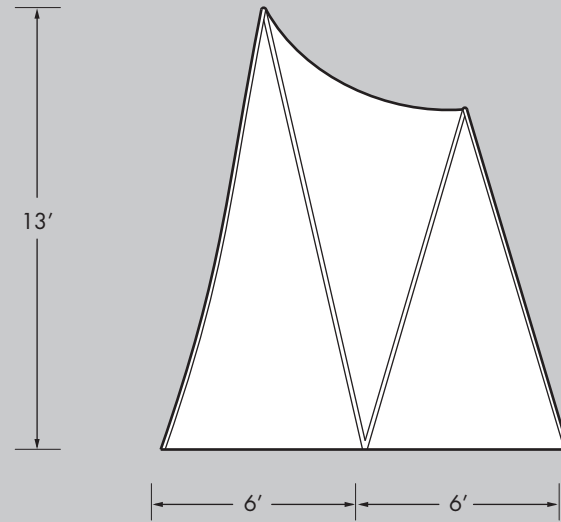

STARGATE

The Stargate structure consists of 1.25" aluminum frame with pillow-cased fabric.

All rentals available in white.

For purchases, color to be chosen from standard Pink Décor Swatch Card, or custom printed.

Fabric for Stargate is flame retardant and meets NFPA 701 small scale; class A.

Product:	Stargate
Approx. Weight:	65 lbs
# Metal Bags:	2
Metals Bag Size:	(2) 70" x 11" (Length x Dia.)
# Fabric Bags:	1
Fabric Bag Size:	24" x 58" (Length x Circumf.)
Crew Members:	4
Time Needed:	60 min

side view

front view

Any and all rights (including, without limitation, copyright, design patent, use patent and trademark) in and to all designs, concepts, renderings, or graphics (collectively, "Design") represented in this document were created by Moss Inc. and remain the sole and exclusive property of Moss Inc. Use of any such Design by the recipient without required purchase is strictly prohibited. ©2010

SALES & DESIGN: 1501 Broadway | New York, NY 10036

SHIPPING: 78 Henry St. Suite A | Secaucus, NJ 07094

p: 212.253.6666 | f: 212.253.6646

e: info@pinkincworldwide.com | w: pinkincdesign.com