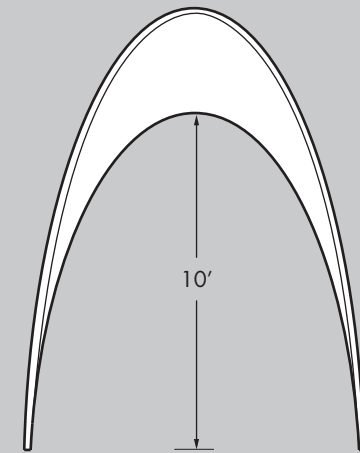

front view

Any and all rights (including, without limitation, copyright, design patent, use patent and trademark) in and to all designs, concepts, renderings, or graphics (collectively, "Design") represented in this document were created by Moss Inc. and remain the sole and exclusive property of Moss Inc. Use of any such Design by the recipient without required purchase is strictly prohibited. ©2010

SALES & DESIGN: 1501 Broadway | New York, NY 10036

SHIPPING: 78 Henry St. Suite A | Secaucus, NJ 07094

p: 212.253.6666 | f: 212.253.6646

e: info@pinkincworldwide.com | w: pinkincdesign.com