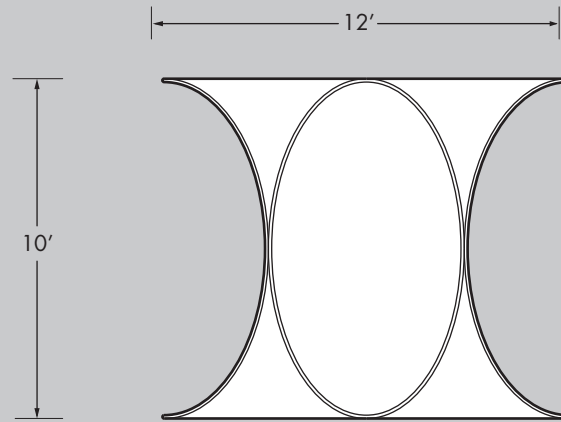

The Stargate structure consists of 1.25" aluminum frame with pillow-cased fabric.

All rentals available in white.

For purchases, color to be chosen from standard Pink Décor Swatch Card, or custom printed.

Fabric for Stargate is flame retardant and meets NFPA 701 small scale; class A.

Product:	Stargate
Approx. Weight:	65 lbs
# Metal Bags:	2
Metals Bag Size:	(2) 70" x 11" (Length x Dia.)
# Fabric Bags:	1
Fabric Bag Size:	24" x 58" (Length x Circumf.)
Crew Members:	4
Time Needed:	60 min

STARGATE

top view