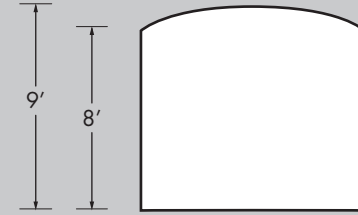

STANDARD WAVE WALLS

All Wave Wall structures consist of 1.25" aluminum frame with pillow-cased fabric.

All rentals available in white.

Some color rentals available, please call for sizes and availability.

SMALL

top view

front view

side view

LARGE

top view

front view

side view

TALL

top view

front view

side view

EXTRA TALL

top view

front view

side view