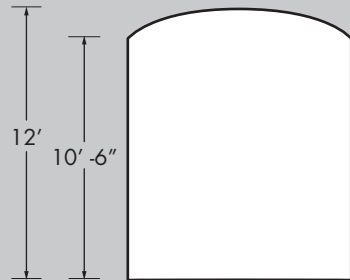

STANDARD WAVE WALLS

All Wave Wall structures consist of 1.25" aluminum frame with pillow-cased fabric.

All rentals available in white.

Some color rentals available, please call for sizes and availability.

SMALL

top view

front view

side view

LARGE

top view

front view

side view

TALL

top view

front view

side view

EXTRA TALL

top view

front view

side view

Product:	WWS	WWL	WWT	WWXT
Approx. Weight:	16 lbs	17 lbs	17 lbs	21 lbs
# Metal Bags:	1	1	1	1
Metals Bag Size: (Length x Dia.)	66" x 11"	60" x 11"	84" x 11"	66" x 10"
# Fabric Bags:	1	1	1	1
Fabric Bag Size: (Length x Circumf.)	17" x 30"	18" x 32"	20" x 34"	21" x 39"
Crew Members:	2	2	2	2
Time Needed:	20 min	25 min	30 min	30 min