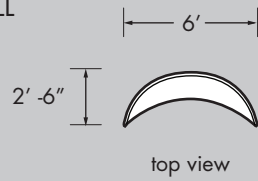

STANDARD WAVE WALLS

All Wave Wall structures consist of 1.25" aluminum frame with pillow-cased fabric.

All rentals available in white.

Some color rentals available, please call for sizes and availability.

SMALL

top view

front view

side view

LARGE

top view

front view

side view

TALL

top view

front view

side view

EXTRA TALL

top view

front view

side view