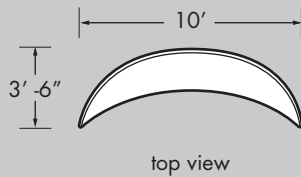

STANDARD WAVE WALLS

All Wave Wall structures consist of 1.25" aluminum frame with pillow-cased fabric.

All rentals available in white.

Some color rentals available, please call for sizes and availability.

SMALL

top view

front view

side view

LARGE

top view

front view

side view

TALL

top view

front view

side view

EXTRA TALL

top view

front view

side view

Product:	WWS	WWL	WWT	WWXT
Approx. Weight:	16 lbs	17 lbs	17 lbs	21 lbs
# Metal Bags:	1	1	1	1
Metals Bag Size: (Length x Dia.)	66" x 11"	60" x 11"	84" x 11"	66" x 10"
# Fabric Bags:	1	1	1	1
Fabric Bag Size: (Length x Circumf.)	17" x 30"	18" x 32"	20" x 34"	21" x 39"
Crew Members:	2	2	2	2
Time Needed:	20 min	25 min	30 min	30 min