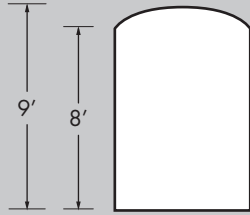

STANDARD WAVE WALLS

All Wave Wall structures consist of 1.25" aluminum frame with pillow-cased fabric.

All rentals available in white.

Some color rentals available, please call for sizes and availability.

SMALL

top view

front view

side view

LARGE

top view

front view

side view

TALL

top view

front view

side view

EXTRA TALL

top view

front view

side view

Product:	WWS	WWL	WWT	WWXT
Approx. Weight:	16 lbs	17 lbs	17 lbs	21 lbs
# Metal Bags:	1	1	1	1
Metals Bag Size: (Length x Dia.)	66" x 11"	60" x 11"	84" x 11"	66" x 10"
# Fabric Bags:	1	1	1	1
Fabric Bag Size: (Length x Circumf.)	17" x 30"	18" x 32"	20" x 34"	21" x 39"
Crew Members:	2	2	2	2
Time Needed:	20 min	25 min	30 min	30 min