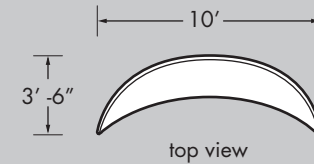

STANDARD WAVE WALLS

All Wave Wall structures consist of 1.25" aluminum frame with pillow-cased fabric.

All rentals available in white.

Some color rentals available, please call for sizes and availability.

SMALL

top view

front view

side view

LARGE

top view

front view

side view

TALL

top view

front view

side view

EXTRA TALL

top view

front view

side view

Product:	WWS	WWL	WWT	WWXT
Approx. Weight:	16 lbs	17 lbs	17 lbs	21 lbs
# Metal Bags:	1	1	1	1
Metals Bag Size: (Length x Dia.)	66" x 11"	60" x 11"	84" x 11"	66" x 10"
# Fabric Bags:	1	1	1	1
Fabric Bag Size: (Length x Circumf.)	17" x 30"	18" x 32"	20" x 34"	21" x 39"
Crew Members:	2	2	2	2
Time Needed:	20 min	25 min	30 min	30 min