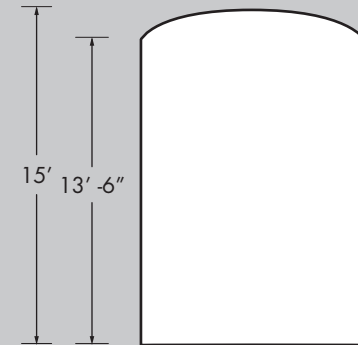

STANDARD WAVE WALLS

All Wave Wall structures consist of 1.25" aluminum frame with pillow-cased fabric.

All rentals available in white.

Some color rentals available, please call for sizes and availability.

SMALL

top view

front view

side view

LARGE

top view

front view

side view

TALL

top view

front view

side view

EXTRA TALL

top view

front view

side view

Product:	WWS	WWL	WWT	WWXT
Approx. Weight:	16 lbs	17 lbs	17 lbs	21 lbs
# Metal Bags:	1	1	1	1
Metals Bag Size: (Length x Dia.)	66" x 11"	60" x 11"	84" x 11"	66" x 10"
# Fabric Bags:	1	1	1	1
Fabric Bag Size: (Length x Circumf.)	17" x 30"	18" x 32"	20" x 34"	21" x 39"
Crew Members:	2	2	2	2
Time Needed:	20 min	25 min	30 min	30 min