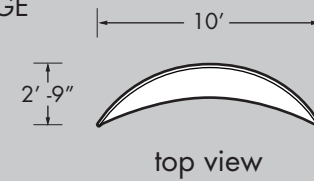

STANDARD WAVE WALLS

All Wave Wall structures consist of 1.25" aluminum frame with pillow-cased fabric.

All rentals available in white.

Some color rentals available, please call for sizes and availability.

SMALL

top view

front view

side view

LARGE

top view

front view

side view

TALL

top view

front view

side view

EXTRA TALL

top view

front view

side view

Product:	WWS	WWL	WWT	WWXT
Approx. Weight:	16 lbs	17 lbs	17 lbs	21 lbs
# Metal Bags:	1	1	1	1
Metals Bag Size: (Length x Dia.)	66" x 11"	60" x 11"	84" x 11"	66" x 10"
# Fabric Bags:	1	1	1	1
Fabric Bag Size: (Length x Circumf.)	17" x 30"	18" x 32"	20" x 34"	21" x 39"
Crew Members:	2	2	2	2
Time Needed:	20 min	25 min	30 min	30 min