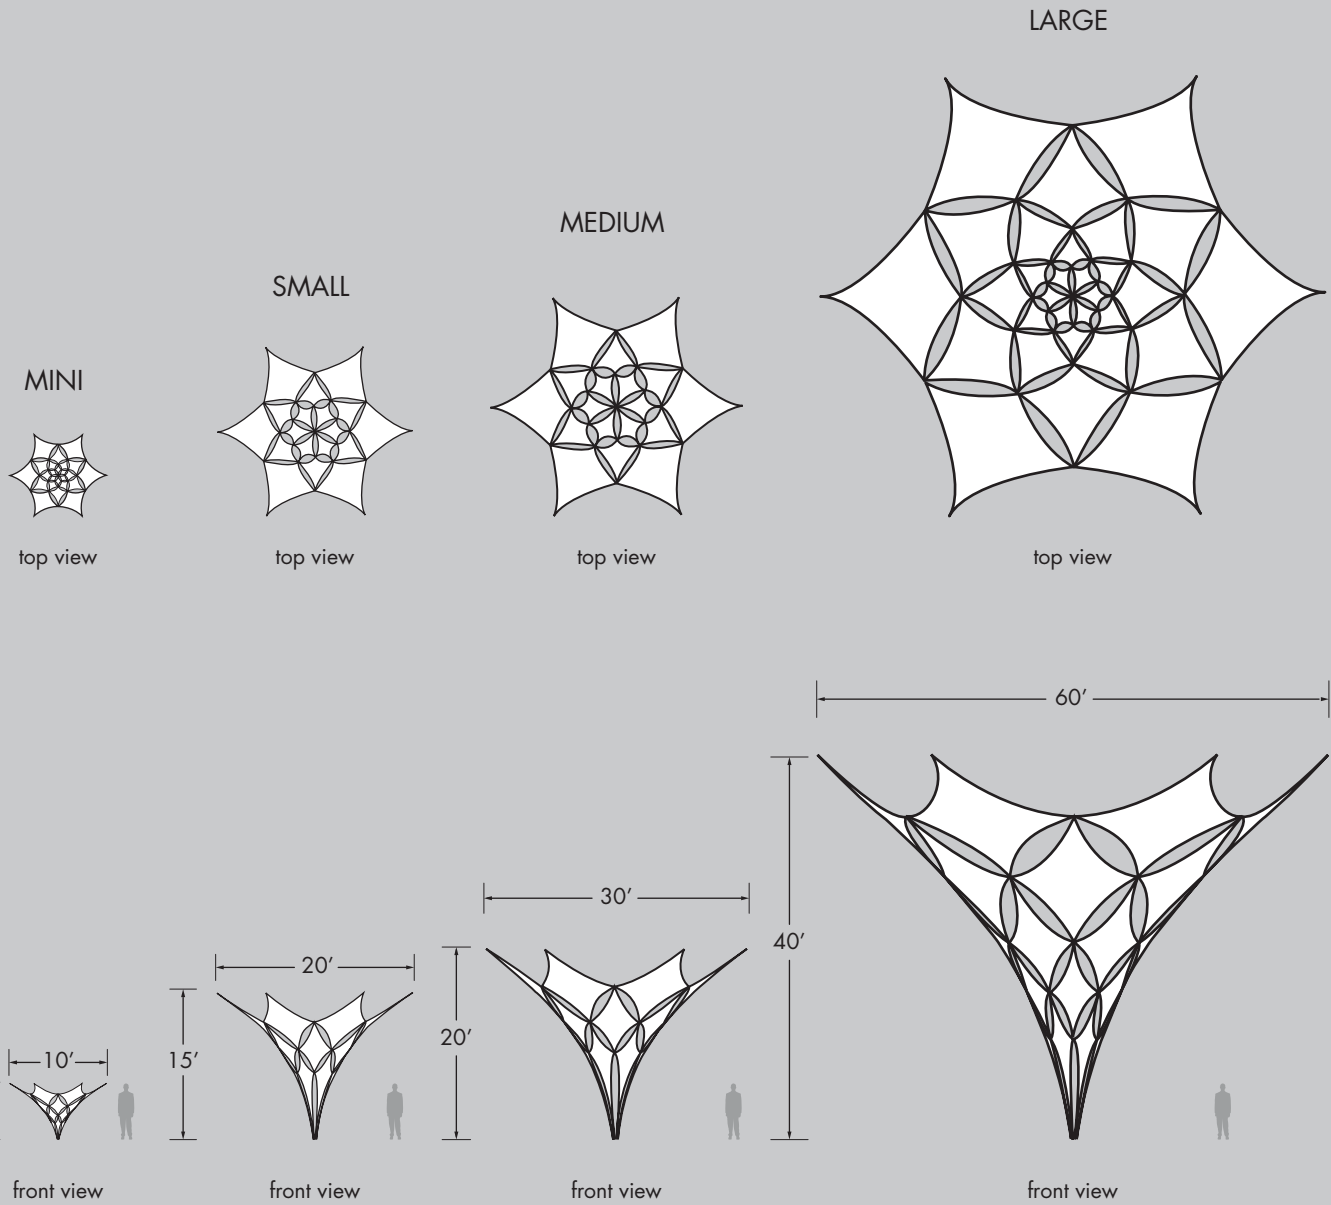

TREES OF LIFE

Fabrics for all Trees of Life are single-skin to allow for front or rear projection.

All rentals available in white.

For purchases, color to be chosen from standard Pink Décor Swatch Card, or custom printed.

Fabrics for all Trees of Life are flame retardant and meet NFPA 701 small scale; class A.

Rigged on-site from loops at six points at the top of structure; bottom can be weighted or rigged.

Fabric is pulled; this means sizes are slightly flexible to fit client needs.

All Trees of Life are suspended structures.

Tree of Life Size:	Approx. Fabric Bag Size: Weight:	Approx. Fabric Bag Size: (Length x Circumf.):	Crew Members:	Time Needed:
Mini	5 lbs	18" x 27"	3	60 min
Small	20 lbs	27" x 54"	3	60 min
Medium	20 lbs	21" x 42"	4	90 min
Large	52 lbs	24" x 60"	6	2 - 3 hrs