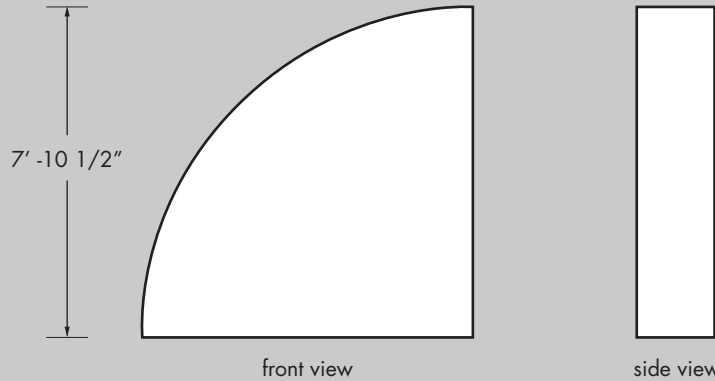

TRIGON

All Trigon structures consist of 1.25" aluminum frame with pillow-cased fabric.

All rentals available in white.

Some color rentals available, please call for sizes and availability.

For purchases, color to be chosen from standard Pink Décor Swatch Card, or custom printed.

Fabrics for all Trignons are flame retardant and meet NFPA 701 small scale; class A.

Clamps available for rigging structures.

2' TRIGON

4' TRIGON

8' TRIGON

Trigon Size:	2'	4'	8'
Approx. Weight:	12 lbs	16 lbs	32 lbs
# Metal Bags:	1	1	1
Metals Bag Size:		48" x 15"	68" x 18"
(Length x Dia.)	27"W x 27"D x 12"H		
# Fabric Bags:	1	1	1
Fabric Bag Size:	8" x 18"	14" x 27"	16" x 30"
(Length x Circumf.)			
Crew Members:	1	2	2
Time Needed:	20 min	30 min	30 min