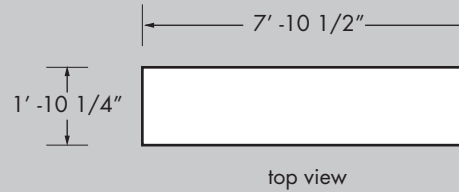

TRIGON

All Trigon structures consist of 1.25" aluminum frame with pillow-cased fabric.

All rentals available in white.

Some color rentals available, please call for sizes and availability.

For purchases, color to be chosen from standard Pink Décor Swatch Card, or custom printed.

Fabrics for all Trignons are flame retardant and meet NFPA 701 small scale; class A.

Clamps available for rigging structures.

2' TRIGON

4' TRIGON

8' TRIGON

Trigon Size:	2'	4'	8'
Approx. Weight:	12 lbs	16 lbs	32 lbs
# Metal Bags:	1	1	1
Metals Bag Size:		48" x 15"	68" x 18"
(Length x Dia.)	27"W x 27"D x 12"H		
# Fabric Bags:	1	1	1
Fabric Bag Size:	8" x 18"	14" x 27"	16" x 30"
(Length x Circumf.)			
Crew Members:	1	2	2
Time Needed:	20 min	30 min	30 min