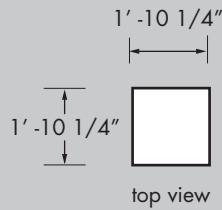

TRIGON

All Trigon structures consist of 1.25" aluminum frame with pillow-cased fabric.

All rentals available in white.

Some color rentals available, please call for sizes and availability.

For purchases, color to be chosen from standard Pink Décor Swatch Card, or custom printed.

Fabrics for all Trignons are flame retardant and meet NFPA 701 small scale; class A.

Clamps available for rigging structures.

2' TRIGON

4' TRIGON

8' TRIGON

Trigon Size:	2'	4'	8'
Approx. Weight:	12 lbs	16 lbs	32 lbs
# Metal Bags:	1	1	1
Metals Bag Size:		48" x 15"	68" x 18"
(Length x Dia.)	27"W x 27"D x 12"H		
# Fabric Bags:	1	1	1
Fabric Bag Size:	8" x 18"	14" x 27"	16" x 30"
(Length x Circumf.)			
Crew Members:	1	2	2
Time Needed:	20 min	30 min	30 min