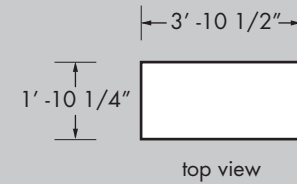

TRIGON

All Trigon structures consist of 1.25" aluminum frame with pillow-cased fabric.

All rentals available in white.

Some color rentals available, please call for sizes and availability.

For purchases, color to be chosen from standard Pink Décor Swatch Card, or custom printed.

Fabrics for all Trignons are flame retardant and meet NFPA 701 small scale; class A.

Clamps available for rigging structures.

2' TRIGON

4' TRIGON

8' TRIGON

Trigon Size:	2'	4'	8'
Approx. Weight:	12 lbs	16 lbs	32 lbs
# Metal Bags:	1	1	1
Metals Bag Size:		48" x 15"	68" x 18"
(Length x Dia.)	27"W x 27"D x 12"H		
# Fabric Bags:	1	1	1
Fabric Bag Size:	8" x 18"	14" x 27"	16" x 30"
(Length x Circumf.)			
Crew Members:	1	2	2
Time Needed:	20 min	30 min	30 min