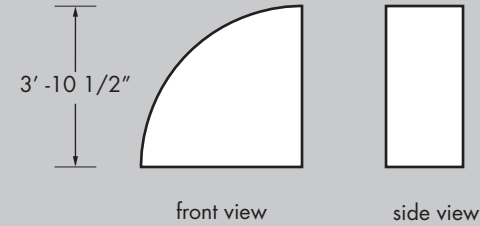

TRIGON

All Trigon structures consist of 1.25" aluminum frame with pillow-cased fabric.

All rentals available in white.

Some color rentals available, please call for sizes and availability.

For purchases, color to be chosen from standard Pink Décor Swatch Card, or custom printed.

Fabrics for all Trignons are flame retardant and meet NFPA 701 small scale; class A.

Clamps available for rigging structures.

2' TRIGON

4' TRIGON

8' TRIGON

Trigon Size:	2'	4'	8'
Approx. Weight:	12 lbs	16 lbs	32 lbs
# Metal Bags:	1	1	1
Metals Bag Size:		48" x 15"	68" x 18"
(Length x Dia.)	27"W x 27"D x 12"H		
# Fabric Bags:	1	1	1
Fabric Bag Size:	8" x 18"	14" x 27"	16" x 30"
(Length x Circumf.)			
Crew Members:	1	2	2
Time Needed:	20 min	30 min	30 min