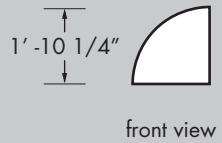

TRIGON

All Trigon structures consist of 1.25" aluminum frame with pillow-cased fabric.

All rentals available in white.

Some color rentals available, please call for sizes and availability.

For purchases, color to be chosen from standard Pink Décor Swatch Card, or custom printed.

Fabrics for all Trignons are flame retardant and meet NFPA 701 small scale; class A.

Clamps available for rigging structures.

2' TRIGON

4' TRIGON

8' TRIGON

Trigon Size:	2'	4'	8'
Approx. Weight:	12 lbs	16 lbs	32 lbs
# Metal Bags:	1	1	1
Metals Bag Size:		48" x 15"	68" x 18"
(Length x Dia.)	27"W x 27"D x 12"H		
# Fabric Bags:	1	1	1
Fabric Bag Size:	8" x 18"	14" x 27"	16" x 30"
(Length x Circumf.)			
Crew Members:	1	2	2
Time Needed:	20 min	30 min	30 min