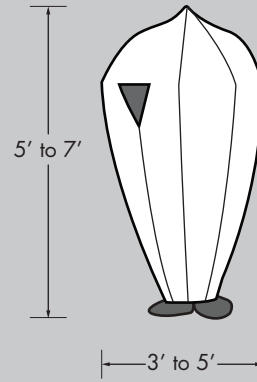

BUOY CABANA JELLYFISH

All Buoy and Jellyfish are pre-piped with plastic.
 Rentals available in a variety of colors. Please call for availability.
 Jellyfish costumes come with a matching dress.
 Height of Jellyfish costumes is variable and depends on performer's height: 5' -5" to 5' -10".
 The recommended height for a Walkabout performer is 5' -5" or taller.

BUOY

CABANA SMALL

CABANA MEDIUM

CABANA LARGE

JELLYFISH MEDIUM

JELLYFISH TALL

JELLYFISH WIDE

Product:	Approx. Weight:	Fabric Bag Size: (Length x Circumf.)	Performers Needed:	Product:	Approx. Weight:	Fabric Bag Size (Dia.)	Performers Needed:
Buoy	12 lbs	N/A	1	M Jellyfish	8 lbs	32"	1
Sm Cabana	6 lbs	12" x 28"	1	T Jellyfish	8 lbs	32"	1
Med Cabana	7 lbs	15" x 28"	1	W Jellyfish	8 lbs	32"	1
Lg Cabana	8 lbs	18" x 28"	1				