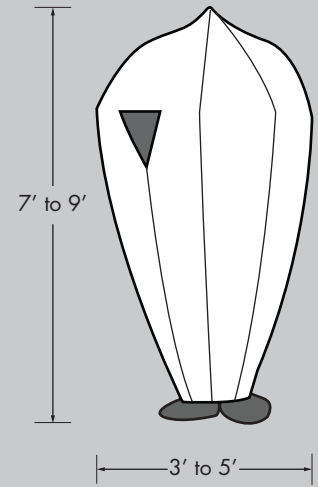

BUOY CABANA JELLYFISH

All Buoy and Jellyfish are pre-piped with plastic.
 Rentals available in a variety of colors. Please call for availability.
 Jellyfish costumes come with a matching dress.
 Height of Jellyfish costumes is variable and depends on performer's height: 5' -5" to 5' -10".
 The recommended height for a Walkabout performer is 5' -5" or taller.

BUOY

CABANA SMALL

CABANA MEDIUM

CABANA LARGE

JELLYFISH MEDIUM

JELLYFISH TALL

JELLYFISH WIDE

Product:	Approx. Weight:	Fabric Bag Size: (Length x Circumf.)	Performers Needed:	Product:	Approx. Weight:	Fabric Bag Size (Dia.)	Performers Needed:
Buoy	12 lbs	N/A	1	M Jellyfish	8 lbs	32"	1
Sm Cabana	6 lbs	12" x 28"	1	T Jellyfish	8 lbs	32"	1
Med Cabana	7 lbs	15" x 28"	1	W Jellyfish	8 lbs	32"	1
Lg Cabana	8 lbs	18" x 28"	1				