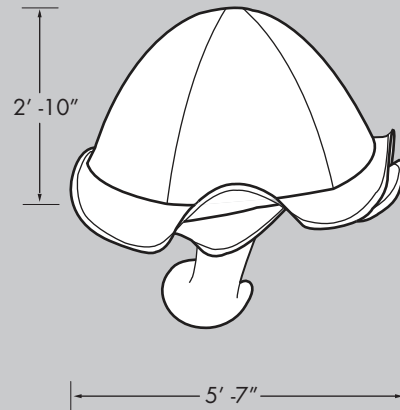

BUOY CABANA JELLYFISH

All Buoy and Jellyfish are pre-piped with plastic.
 Rentals available in a variety of colors. Please call for availability.
 Jellyfish costumes come with a matching dress.
 Height of Jellyfish costumes is variable and depends on performer's height: 5' -5" to 5' -10".
 The recommended height for a Walkabout performer is 5' -5" or taller.

BUOY

CABANA SMALL

CABANA MEDIUM

CABANA LARGE

JELLYFISH MEDIUM

JELLYFISH TALL

JELLYFISH WIDE

Product:	Approx. Weight:	Fabric Bag Size: (Length x Circumf.)	Performers Needed:	Product:	Approx. Weight:	Fabric Bag Size (Dia.)	Performers Needed:
Buoy	12 lbs	N/A	1	M Jellyfish	8 lbs	32"	1
Sm Cabana	6 lbs	12" x 28"	1	T Jellyfish	8 lbs	32"	1
Med Cabana	7 lbs	15" x 28"	1	W Jellyfish	8 lbs	32"	1
Lg Cabana	8 lbs	18" x 28"	1				