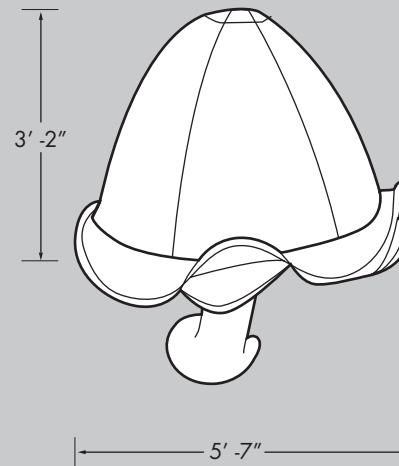

BUOY

CABANA SMALL

CABANA MEDIUM

CABANA LARGE

JELLYFISH MEDIUM

JELLYFISH TALL

JELLYFISH WIDE

Product:	Approx. Weight:	Fabric Bag Size: (Length x Circumf.)	Performers Needed:	Product:	Approx. Weight:	Fabric Bag Size (Dia.)	Performers Needed:
Buoy	12 lbs	N/A	1	M Jellyfish	8 lbs	32"	1
Sm Cabana	6 lbs	12" x 28"	1	T Jellyfish	8 lbs	32"	1
Med Cabana	7 lbs	15" x 28"	1	W Jellyfish	8 lbs	32"	1
Lg Cabana	8 lbs	18" x 28"	1				