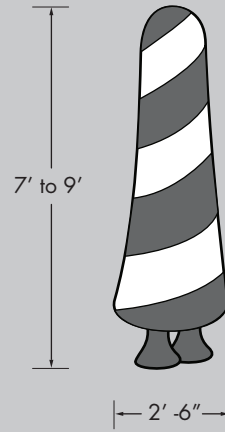

BUOY CABANA JELLYFISH

All Buoy and Jellyfish are pre-piped with plastic.
 Rentals available in a variety of colors. Please call for availability.
 Jellyfish costumes come with a matching dress.
 Height of Jellyfish costumes is variable and depends on performer's height: 5' -5" to 5' -10".
 The recommended height for a Walkabout performer is 5' -5" or taller.

BUOY

CABANA SMALL

CABANA MEDIUM

CABANA LARGE

JELLYFISH MEDIUM

JELLYFISH TALL

JELLYFISH WIDE

Product:	Approx. Weight:	Fabric Bag Size: (Length x Circumf.)	Performers Needed:	Product:	Approx. Weight:	Fabric Bag Size (Dia.)	Performers Needed:
Buoy	12 lbs	N/A	1	M Jellyfish	8 lbs	32"	1
Sm Cabana	6 lbs	12" x 28"	1	T Jellyfish	8 lbs	32"	1
Med Cabana	7 lbs	15" x 28"	1	W Jellyfish	8 lbs	32"	1
Lg Cabana	8 lbs	18" x 28"	1				