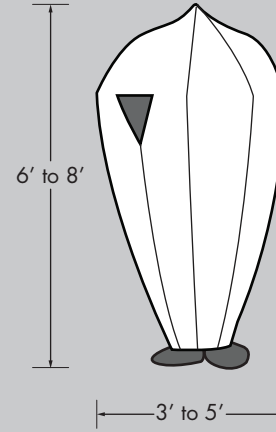

BUOY CABANA JELLYFISH

All Buoy and Jellyfish are pre-piped with plastic.
 Rentals available in a variety of colors. Please call for availability.
 Jellyfish costumes come with a matching dress.
 Height of Jellyfish costumes is variable and depends on performer's height: 5' -5" to 5' -10".
 The recommended height for a Walkabout performer is 5' -5" or taller.

Note on movement for Buoy and Cabana:
 Movement should be fun and playful. Include bouncing, creeping, stretching, and retracting in your performance.

Note on movement for Jellyfish: Movement should be elegant, undulating, organic and fluid. Motions should travel in curved paths and never in straight lines. Sway back and forth, bob slowly up and down to grow taller or smaller. Never stop moving.

BUOY

CABANA SMALL

CABANA MEDIUM

CABANA LARGE

JELLYFISH MEDIUM

JELLYFISH TALL

JELLYFISH WIDE

Product:	Approx. Weight:	Fabric Bag Size: (Length x Circumf.)	Performers Needed:	Product:	Approx. Weight:	Fabric Bag Size (Dia.)	Performers Needed:
Buoy	12 lbs	N/A	1	M Jellyfish	8 lbs	32"	1
Sm Cabana	6 lbs	12" x 28"	1	T Jellyfish	8 lbs	32"	1
Med Cabana	7 lbs	15" x 28"	1	W Jellyfish	8 lbs	32"	1
Lg Cabana	8 lbs	18" x 28"	1				