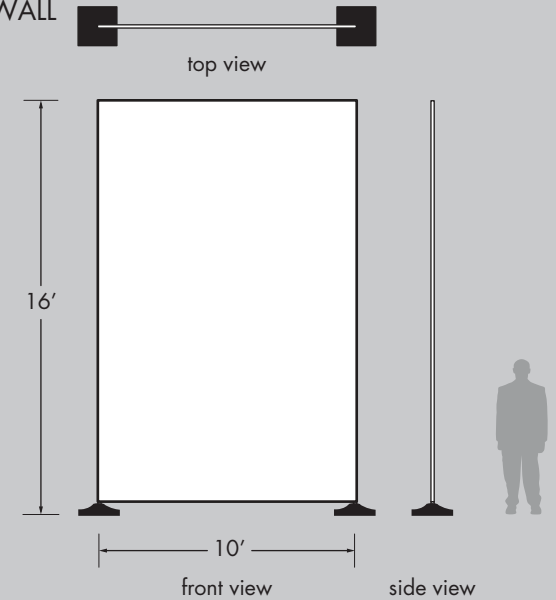

10' X 16' WALL

Wall Size:	Approx. Fabric Bag Weight:	Approx. Fabric Bag Size: (Length x Circumf.)	Crew Members:	Time Needed:
10' x 8'	7 lbs	18" x 32"	2	25 min
10' x 10'	8 lbs	16" x 28"	2	30 min
10' x 12'	9 lbs	28" x 39"	2	30 min
10' x 16'	11 lbs	24" x 40"	2	35 min

Any and all rights (including, without limitation, copyright, design patent, use patent and trademark) in and to all designs, concepts, renderings, or graphics (collectively, "Design") represented in this document were created by Moss Inc. and remain the sole and exclusive property of Moss Inc. Use of any such Design by the recipient without required purchase is strictly prohibited. ©2010

SALES & DESIGN: 1501 Broadway | New York, NY 10036

SHIPPING: 78 Henry St. Suite A | Secaucus, NJ 07094

p: 212.253.6666 | **f:** 212.253.6646

e: info@pinkincworldwide.com | **w:** pinkincdesign.com