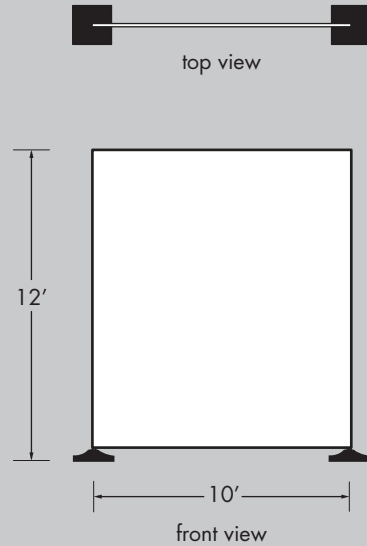

## WHITE OUT WALL

All White Out Wall fabrics are pillow-cased.

All White Out Wall structures consist of 2 uprights, 2 crossbars, and 2 base plates.

All rentals available in white.

Some color rentals available, please call for sizes and availability.

### 10' X 8' WALL

### 10' X 10' WALL

### 10' X 12' WALL