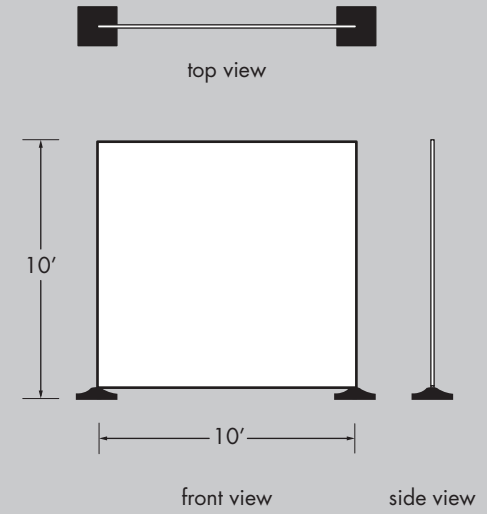

## WHITE OUT WALL

All White Out Wall fabrics are pillow-cased.

All White Out Wall structures consist of 2 uprights, 2 crossbars, and 2 base plates.

All rentals available in white.

Some color rentals available, please call for sizes and availability.

### 10' X 8' WALL

### 10' X 10' WALL

### 10' X 12' WALL