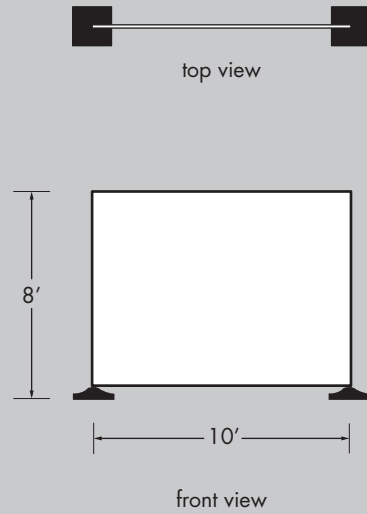

## WHITE OUT WALL

All White Out Wall fabrics are pillow-cased.

All White Out Wall structures consist of 2 uprights, 2 crossbars, and 2 base plates.

All rentals available in white.

Some color rentals available, please call for sizes and availability.

### 10' X 8' WALL

### 10' X 10' WALL

### 10' X 12' WALL