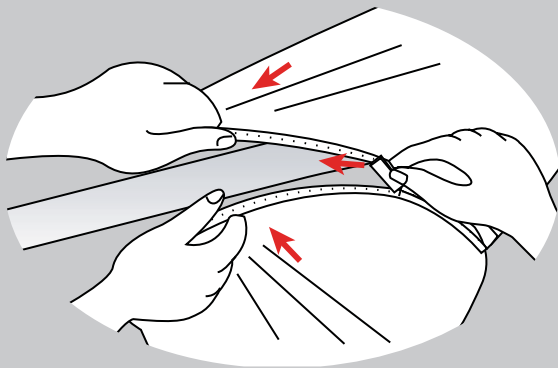

1. Join pieces to create the two arch forms and the two bases.

2. Lay one of the arches on its side. Attach the two base supports.

It is easiest to have one person hold the "top" arch approximately 12" from the ground.

3. Use an allen key to screw the top piece into place.

Any and all rights (including, without limitation, copyright, design patent, use patent and trademark) in and to all designs, concepts, renderings, or graphics (collectively, "Design") represented in this document were created by Moss Inc. and remain the sole and exclusive property of Moss Inc. Use of any such Design by the recipient without required purchase is strictly prohibited. ©2010

4. Lay out the fabric and place it onto the frame on top of the drop cloth.

5. Stretch the fabric over the entire frame; find the zipper at the bottom.

6. Have one person pull the fabric over the metal while another one zips. The fabric is strong, so we encourage pulling hard!