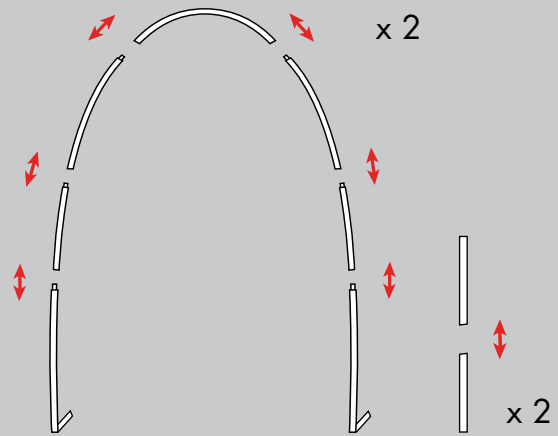

PINK PROVIDES:
1 16' Arch Fabric
1 Set of 16' Arch Metals
Extra Pop Buttons

YOU PROVIDE:
Small Tool Kit
Site Plan/Event Layout
Three Person Team Min.
Plastic Drop Cloth
Shears or Diagonal Cutters
Gloves
Sewing Kit
Zip-Ties
Allen Key Set

Additional Support Please Call:
212-253-6666 or
After Hours: 646-853-3900

Metals are labeled for easy assembly. Simply match the corresponding parts, depress the button, and slide together.

Prior to assembly, lay out drop cloth in designated work location. Before working with fabric, wash hands or put on gloves.

1. Join pieces to create the two arch forms and the two bases.

2. Lay one of the arches on its side. Attach the two base supports.

It is easiest to have one person hold the "top" arch approximately 12" from the ground.

4. Lay out the fabric and place it onto the frame on top of the drop cloth.

5. Stretch the fabric over the entire frame; find the zipper at the bottom.

6. Have one person pull the fabric over the metal while another one zips. The fabric is strong, so we encourage pulling hard!