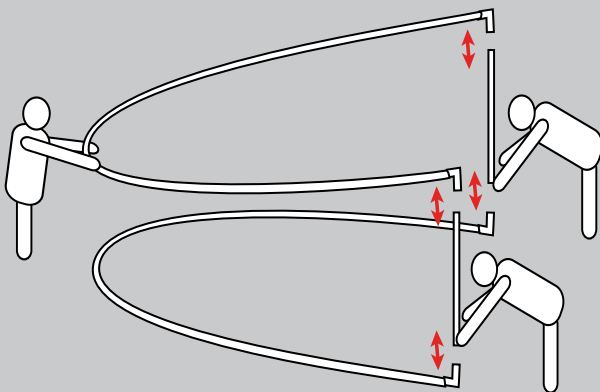

Additional Support Please Call:
212-253-6666 or
After Hours: 646-853-3900

Metals are labeled for easy assembly. Simply match the corresponding parts, depress the button, and slide together.

Prior to assembly, lay out drop cloth in designated work location. Before working with fabric, wash hands or put on gloves.

1. Join pieces to create the two arch forms and the two bases.

2. Lay one of the arches on its side. Attach the two base supports.

It is easiest to have one person hold the "top" arch approximately 12" from the ground.

4. Lay out the fabric and place it onto the frame on top of the drop cloth.

5. Stretch the fabric over the entire frame; find the zipper at the bottom.

6. Have one person pull the fabric over the metal while another one zips. The fabric is strong, so we encourage pulling hard!