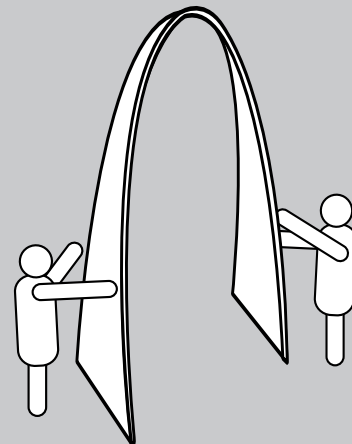

7. Stand the Arch and place in the desired location.