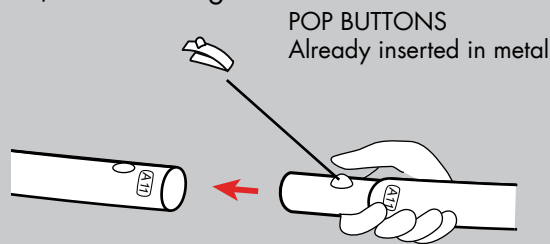

PINK PROVIDES:
1 16' Arch Fabric
1 Set of 16' Arch Metals
Extra Pop Buttons

YOU PROVIDE:
Small Tool Kit
Site Plan/Event Layout
Three Person Team Min.
Plastic Drop Cloth
Shears or Diagonal Cutters
Gloves
Sewing Kit
Zip-Ties
Allen Key Set

Additional Support Please Call:
212-253-6666 or
After Hours: 646-853-3900

Metals are labeled for easy assembly. Simply match the corresponding parts, depress the button, and slide together.

Prior to assembly, lay out drop cloth in designated work location. Before working with fabric, wash hands or put on gloves.